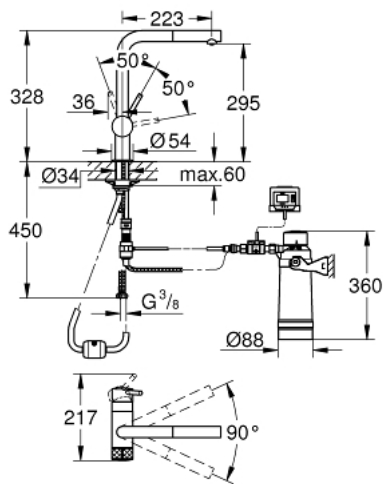

30 393 000 GROHE BLUE PURE MINTA STARTER KIT

PRODUCT DESCRIPTION

- Colour: chrome
- consisting of:
 - GROHE Blue single-lever sink mixer with filter function
 - single hole installation
 - L-spout
 - Pull-Out spout for greater flexibility
 - mousseur spray
 - separate handle for filtered water
 - headpart 1/2"
 - GROHE LongLife finish
 - GROHE SilkMove 46 mm ceramic cartridge
 - swivel tubular spout
 - swivel area 90°
 - separate inner water ways for filtered and non-filtered water
 - flexible connection hoses
 - GROHE Blue filter head
 - GROHE Blue Ultrasafe filter for bacteria filtration and premium taste
 - capacity 3000 l
 - flow meter for filter lifetime measurement including 2 x AA batteries

30 393 000 GROHE BLUE PURE MINTA STARTER KIT

SPARE PARTS, februar 2019 – now

- 1: Lever (Spare part-nr. 46015000)
- 2: Cap (Spare part-nr. 46025000)
- 3: Cartridge (Spare part-nr. 46048000)
- 4: Ceramic headpart 1/2" (Spare part-nr. 48509000)
- 5: Pull-Out spray (Spare part-nr. 46999000)
- 5.1: Mousseur GROHE Blue L spout (Spare part-nr. 48194000)
- 6: Hose for pull-out shower (Spare part-nr. 48378000)
- 7: Shank mounting kit (Spare part-nr. 46345000)
- 8: Support plate (Spare part-nr. 05334000)
- 9: Quick coupling (Spare part-nr. 46315000)
- 10: Filter head (Spare part-nr. 64508001)
- 11: UltraSafe filter (Spare part-nr. 40575001)
- 12: Temperature limiter (Spare part-nr. 46375000)*
- 13: Glass carafe (Spare part-nr. 40405000)*
- 14: Filter S-Size (Spare part-nr. 40404001)*
- 15: Filter M-Size (Spare part-nr. 40430001)*
- 16: Filter L-Size (Spare part-nr. 40412001)*
- 17: Magnesium+ filter (Spare part-nr. 40691001)*
- 18: Activated carbon filter (Spare part-nr. 40547001)*