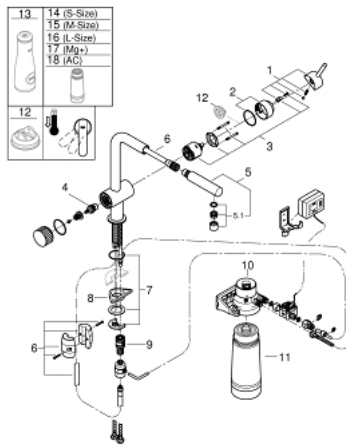

30 393 000 GROHE BLUE PURE MINTA STARTER KIT

PRODUCT DESCRIPTION

- Colour: chrome
- consisting of:
 - GROHE Blue single-lever sink mixer with filter function
 - single hole installation
 - L-spout
 - Pull-Out spout for greater flexibility
 - mousseur spray
 - separate handle for filtered water
 - headpart 1/2"
 - GROHE LongLife finish
 - GROHE SilkMove 46 mm ceramic cartridge
 - swivel tubular spout
 - swivel area 90°
 - separate inner water ways for filtered and non-filtered water
 - flexible connection hoses
 - GROHE Blue filter head
 - GROHE Blue Ultrasafe filter for bacteria filtration and premium taste
 - capacity 3000 l
 - flow meter for filter lifetime measurement including 2 x AA batteries

30 393 000 GROHE BLUE PURE MINTA STARTER KIT

SPARE PARTS, februar 2019 – now

- 1: Lever (Spare part-nr. 46015000)
- 2: Cap (Spare part-nr. 46025000)
- 3: Cartridge (Spare part-nr. 46048000)
- 4: Ceramic headpart 1/2" (Spare part-nr. 48509000)
- 5: Pull-Out spray (Spare part-nr. 46999000)
- 5.1: Mousseur GROHE Blue L spout (Spare part-nr. 48194000)
- 6: Hose for pull-out shower (Spare part-nr. 48378000)
- 7: Shank mounting kit (Spare part-nr. 46345000)
- 8: Support plate (Spare part-nr. 05334000)
- 9: Quick coupling (Spare part-nr. 46315000)
- 10: Filter head (Spare part-nr. 64508001)
- 11: UltraSafe filter (Spare part-nr. 40575001)
- 12: Temperature limiter (Spare part-nr. 46375000)*
- 13: Glass carafe (Spare part-nr. 40405000)*
- 14: Filter S-Size (Spare part-nr. 40404001)*
- 15: Filter M-Size (Spare part-nr. 40430001)*
- 16: Filter L-Size (Spare part-nr. 40412001)*
- 17: Magnesium+ filter (Spare part-nr. 40691001)*
- 18: Activated carbon filter (Spare part-nr. 40547001)*