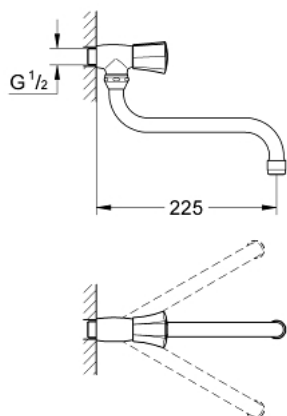

30 484 001 **COSTA L BIBTAP 1/2"**

PRODUCT DESCRIPTION

- Colour: chrome
- wall mounted
- metal handles
- heat insulated
- screwable
- marking: blue
- GROHE LongLife finish
- mousseur
- GROHE Long-Life headparts
- swivel tubular spout, swivel area 360°
- projection 200 mm
- maximum flow rate (at 3 bar): 13 l/min

30 484 001 **COSTA L BIBTAP 1/2"**

SPARE PARTS, junij 2007 – now

- 1: Handle (Spare part-nr. 45994000)
 - 1.1: Snap insert (Spare part-nr. 0538600M)
 - 2: Headpart 1/2" (Spare part-nr. 07146000)
 - 2.1: Sealing washer $\varnothing 6 \times \varnothing 2$ (Spare part-nr. 0128300M)
 - 2.2: O-ring $\varnothing 18.2 \times \varnothing 1.7$ (Spare part-nr. 0392400M)
 - 2.3: Seal (Spare part-nr. 0529100M)
 - 3: S spout (Spare part-nr. 13084000)
 - 3.1: Mousseur (Spare part-nr. 13928000)
 - 3.2: Sealing washer (Spare part-nr. 0128500M)
 - 4: Screw for Costa/Avina products (Spare part-nr. 48013000)*
- * Optional accessories