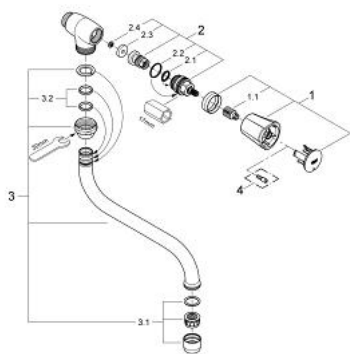

30 484 001 **COSTA L BIBTAP 1/2"**

PRODUCT DESCRIPTION

- Colour: chrome
- wall mounted
- metal handles
- heat insulated
- screwable
- marking: blue
- GROHE LongLife finish
- mousseur
- GROHE Long-Life headparts
- swivel tubular spout, swivel area 360°
- projection 200 mm
- maximum flow rate (at 3 bar): 13 l/min

30 484 001 **COSTA L BIBTAP 1/2"**

SPARE PARTS, junij 2007 – now

- 1: Handle (Spare part-nr. 45994000)
 - 1.1: Snap insert (Spare part-nr. 0538600M)
 - 2: Headpart 1/2" (Spare part-nr. 07146000)
 - 2.1: Sealing washer $\varnothing 6 \times \varnothing 2$ (Spare part-nr. 0128300M)
 - 2.2: O-ring $\varnothing 18.2 \times \varnothing 1.7$ (Spare part-nr. 0392400M)
 - 2.3: Seal (Spare part-nr. 0529100M)
 - 3: S spout (Spare part-nr. 13084000)
 - 3.1: Mousseur (Spare part-nr. 13928000)
 - 3.2: Sealing washer (Spare part-nr. 0128500M)
 - 4: Screw for Costa/Avina products (Spare part-nr. 48013000)*
- * Optional accessories