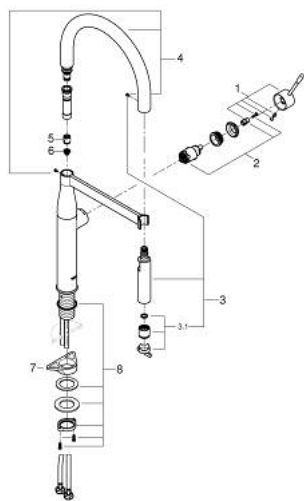

30 503 KF0 ESSENCE SINGLE-LEVER SINK MIXER 1/2"

PRODUCT DESCRIPTION

- Colour: phantom black
- single hole installation
- GROHE SilkMove 28 mm ceramic cartridge
- flow straightener
- with integrated temperature limiter
- professional spray
- with flexible, hygienic GROHFlexx kitchen santoprene hose
- diverter: laminar spray/SpeedClean shower jet
- automatic return to laminar spray
- metal spray
- MagneticDocking guarantees easy retraction and smooth docking of the spray head back to the starting position
- swivel spout
- swivel area 360°
- protected against backflow
- flexible connection hoses
-
- maximum flow rate (at 3 bar): 8 l/min
- professional edition

30 503 KF0 ESSENCE SINGLE-LEVER SINK MIXER 1/2"

SPARE PARTS, marec 2022 – now

- 1: lever (Spare part-nr. 46927KF0)
- 2: Cartridge (Spare part-nr. 46963000)
- 3: pull out spray (Spare part-nr. 46965KF0)
- 3.1: Flow straightener (Spare part-nr. 48347000)
- 4: Shower hose (Spare part-nr. 46964KK0)
- 5: Non-return valve (Spare part-nr. 08565000)
- 6: Dirt strainer (Spare part-nr. 0676800M)
- 7: Support plate (Spare part-nr. 05334000)
- 8: Shank fastening assembly (Spare part-nr. 48384000)