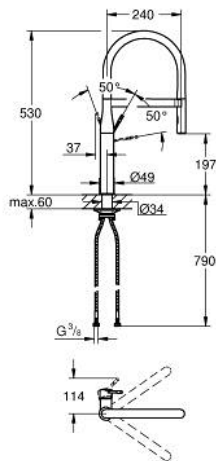

30 503 KF0 ESSENCE SINGLE-LEVER SINK MIXER 1/2"

PRODUCT DESCRIPTION

- Colour: phantom black
- single hole installation
- GROHE SilkMove 28 mm ceramic cartridge
- flow straightener
- with integrated temperature limiter
- professional spray
- with flexible, hygienic GROHFlexx kitchen santoprene hose
- diverter: laminar spray/SpeedClean shower jet
- automatic return to laminar spray
- metal spray
- MagneticDocking guarantees easy retraction and smooth docking of the spray head back to the starting position
- swivel spout
- swivel area 360°
- protected against backflow
- flexible connection hoses
-
- maximum flow rate (at 3 bar): 8 l/min
- professional edition

30 503 KF0 ESSENCE SINGLE-LEVER SINK MIXER 1/2"

SPARE PARTS, marec 2022 – now

- 1: lever (Spare part-nr. 46927KF0)
- 2: Cartridge (Spare part-nr. 46963000)
- 3: pull out spray (Spare part-nr. 46965KF0)
- 3.1: Flow straightener (Spare part-nr. 48347000)
- 4: Shower hose (Spare part-nr. 46964KK0)
- 5: Non-return valve (Spare part-nr. 08565000)
- 6: Dirt strainer (Spare part-nr. 0676800M)
- 7: Support plate (Spare part-nr. 05334000)
- 8: Shank fastening assembly (Spare part-nr. 48384000)