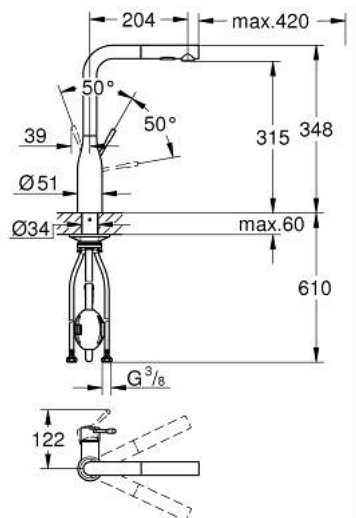

30 504 KF0 ESSENCE SINGLE-LEVER SINK MIXER 1/2"

PRODUCT DESCRIPTION

- Colour: phantom black
- high spout
- single hole installation
- GROHE SilkMove 28 mm ceramic cartridge
- Pull-Out spout for greater flexibility
- flow straightener
- Dual Spray - switch between laminar spray and SpeedClean shower jet using diverter
- automatic return to laminar spray
- material: metal
- swivel tubular spout, swivel area 360°
- integrated non-return valve
- protected against backflow
- flexible connection hoses
-
- integrated temperature limiter
- maximum flow rate (at 3 bar): 8 l/min
- min. recommended pressure 1.0 bar
- professional edition

30 504 KF0 ESSENCE SINGLE-LEVER SINK MIXER 1/2"

SPARE PARTS, junij 2022 – now

- 1: lever (Spare part-nr. 46927KF0)
- 2: Cartridge (Spare part-nr. 46580000)
- 3: Pull-Out spray (Spare part-nr. 46926KF0)
- 3.1: Dirt strainer (Spare part-nr. 0676800M)
- 3.2: Non-return valve (Spare part-nr. 08565000)
- 3.3: Flow straightener (Spare part-nr. 48275000)
- 4: Hose for sink mixer with pull-out dual spray or mousseur (Spare part-nr. 48293000)
- 5: Shank fastening assembly (Spare part-nr. 48384000)
- 6: Support plate (Spare part-nr. 05334000)