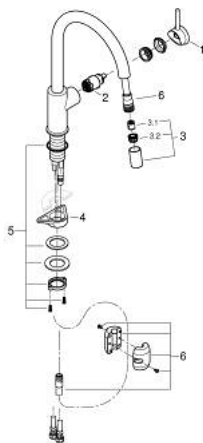

30 573 000 **GROHE BAUCLASSIC SINGLE-LEVER SINK MIXER 1/2"**

PRODUCT DESCRIPTION

- Colour: chrome
- high spout
- single hole installation
- GROHE LongLife finish
- GROHE SmoothControl 28 mm ceramic cartridge
- Protected Water Ways no contact of water with lead or nickel inside the tap
- Pull-Out spout for greater flexibility
- mousseur spray
- adjustable flow rate limiter
- swivel tubular spout, swivel area 360°
- protected against backflow
- flexible connection hoses 3/8"
-
- min. recommended pressure 1.0 bar

30 573 000 **GROHE BAUCLASSIC SINGLE-LEVER SINK MIXER 1/2"**

SPARE PARTS, junij 2021 – now

- 1: Lever (Spare part-nr. 46814000)
- 2: Cartridge (Spare part-nr. 46963000)
- 3: Pull-Out spray (Spare part-nr. 48621000)
- 3.1: Non-return valve (Spare part-nr. 08565000)
- 3.2: Flow control (Spare part-nr. 48624000)
- 4: Support plate (Spare part-nr. 05334000)
- 5: Shank fastening assembly (Spare part-nr. 48384000)
- 6: Hose for sink mixer with pull-out dual spray or mousseur (Spare part-nr. 48293000)