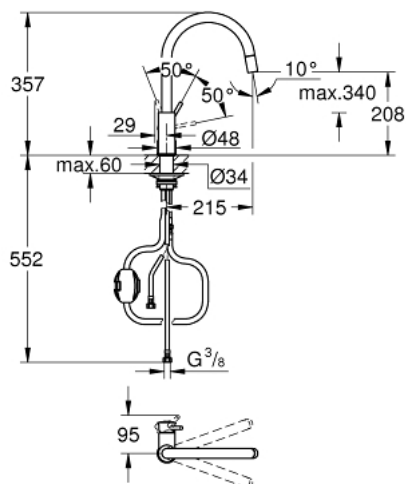

30 573 000 **GROHE BAUCLASSIC SINGLE-LEVER SINK MIXER 1/2"**

PRODUCT DESCRIPTION

- Colour: chrome
- high spout
- single hole installation
- GROHE LongLife finish
- GROHE SmoothControl 28 mm ceramic cartridge
- Protected Water Ways no contact of water with lead or nickel inside the tap
- Pull-Out spout for greater flexibility
- mousseur spray
- adjustable flow rate limiter
- swivel tubular spout, swivel area 360°
- protected against backflow
- flexible connection hoses 3/8"
-
- min. recommended pressure 1.0 bar

30 573 000 **GROHE BAUCLASSIC SINGLE-LEVER SINK MIXER 1/2"**

SPARE PARTS, junij 2021 – now

- 1: Lever (Spare part-nr. 46814000)
- 2: Cartridge (Spare part-nr. 46963000)
- 3: Pull-Out spray (Spare part-nr. 48621000)
- 3.1: Non-return valve (Spare part-nr. 08565000)
- 3.2: Flow control (Spare part-nr. 48624000)
- 4: Support plate (Spare part-nr. 05334000)
- 5: Shank fastening assembly (Spare part-nr. 48384000)
- 6: Hose for sink mixer with pull-out dual spray or mousseur (Spare part-nr. 48293000)