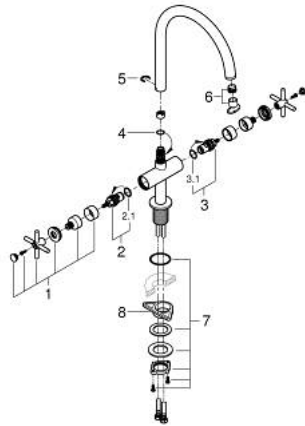

30 609 000 ATRIO TWO HANDLE SINK MIXER 1/2" L-SIZE

PRODUCT DESCRIPTION

- Colour: chrome
- C-spout
- single hole installation
- GROHE LongLife finish
- ceramic headparts 1/2", 90°
- selectable swivel area: 0° / 150° / 360°
- flexible connection hoses
- rapid installation system
- mousseur

30 609 000 ATRIO TWO HANDLE SINK MIXER 1/2" L-SIZE

SPARE PARTS, oktober 2021 – now

- 1: Cross handles (Spare part-nr. 14215000)
- 2: Ceramic headpart 1/2" (Spare part-nr. 45883000)
- 2.1: O-ring \varnothing 18.2 x \varnothing 1.7 (Spare part-nr. 0392400M)
- 3: Ceramic headpart 1/2" (Spare part-nr. 45882000)
- 3.1: O-ring \varnothing 18.2 x \varnothing 1.7 (Spare part-nr. 0392400M)
- 4: Sealing washer (Spare part-nr. 0128500M)
- 5: Safety ring (Spare part-nr. 4826600M)
- 6: Flow control set (Spare part-nr. 48470000)
- 7: Shank fastening assembly (Spare part-nr. 48384000)
- 8: Support plate (Spare part-nr. 05334000)