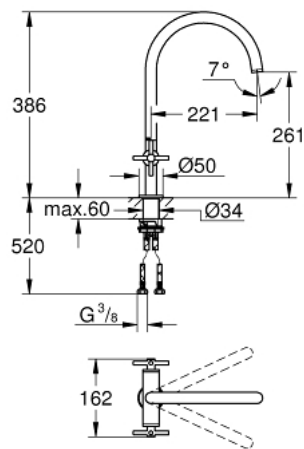

30 609 000 ATRIO TWO HANDLE SINK MIXER 1/2" L-SIZE

PRODUCT DESCRIPTION

- Colour: chrome
- C-spout
- single hole installation
- GROHE LongLife finish
- ceramic headparts 1/2", 90°
- selectable swivel area: 0° / 150° / 360°
- flexible connection hoses
- rapid installation system
- mousseur

30 609 000 ATRIO TWO HANDLE SINK MIXER 1/2" L-SIZE

SPARE PARTS, oktober 2021 – now

- 1: Cross handles (Spare part-nr. 14215000)
- 2: Ceramic headpart 1/2" (Spare part-nr. 45883000)
- 2.1: O-ring \varnothing 18.2 x \varnothing 1.7 (Spare part-nr. 0392400M)
- 3: Ceramic headpart 1/2" (Spare part-nr. 45882000)
- 3.1: O-ring \varnothing 18.2 x \varnothing 1.7 (Spare part-nr. 0392400M)
- 4: Sealing washer (Spare part-nr. 0128500M)
- 5: Safety ring (Spare part-nr. 4826600M)
- 6: Flow control set (Spare part-nr. 48470000)
- 7: Shank fastening assembly (Spare part-nr. 48384000)
- 8: Support plate (Spare part-nr. 05334000)