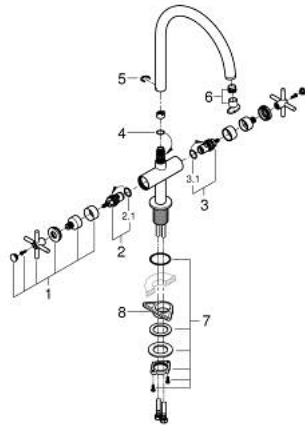

30 609 AL0 ATRIO TWO HANDLE SINK MIXER 1/2" L-SIZE

PRODUCT DESCRIPTION

- Colour: brushed hard graphite
- C-spout
- single hole installation
- GROHE LongLife finish
- ceramic headparts 1/2", 90°
- selectable swivel area: 0° / 150° / 360°
- flexible connection hoses
- rapid installation system
- mousseur

30 609 AL0 ATRIO TWO HANDLE SINK MIXER 1/2" L-SIZE

SPARE PARTS, oktober 2021 – now

- 1: Cross handles (Spare part-nr. 14215AL0)
- 2: Ceramic headpart 1/2" (Spare part-nr. 45883000)
- 2.1: O-ring \varnothing 18.2 x \varnothing 1.7 (Spare part-nr. 0392400M)
- 3: Ceramic headpart 1/2" (Spare part-nr. 45882000)
- 3.1: O-ring \varnothing 18.2 x \varnothing 1.7 (Spare part-nr. 0392400M)
- 4: Sealing washer (Spare part-nr. 0128500M)
- 5: Safety ring (Spare part-nr. 4826600M)
- 6: Flow control set (Spare part-nr. 48470000)
- 7: Shank fastening assembly (Spare part-nr. 48384000)
- 8: Support plate (Spare part-nr. 05334000)