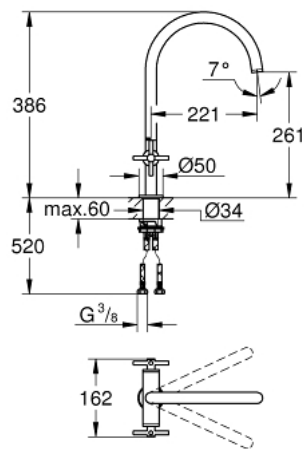

30 609 AL0 ATRIO TWO HANDLE SINK MIXER 1/2" L-SIZE

PRODUCT DESCRIPTION

- Colour: brushed hard graphite
- C-spout
- single hole installation
- GROHE LongLife finish
- ceramic headparts 1/2", 90°
- selectable swivel area: 0° / 150° / 360°
- flexible connection hoses
- rapid installation system
- mousseur

30 609 AL0 ATRIO TWO HANDLE SINK MIXER 1/2" L-SIZE

SPARE PARTS, oktober 2021 – now

- 1: Cross handles (Spare part-nr. 14215AL0)
- 2: Ceramic headpart 1/2" (Spare part-nr. 45883000)
- 2.1: O-ring \varnothing 18.2 x \varnothing 1.7 (Spare part-nr. 0392400M)
- 3: Ceramic headpart 1/2" (Spare part-nr. 45882000)
- 3.1: O-ring \varnothing 18.2 x \varnothing 1.7 (Spare part-nr. 0392400M)
- 4: Sealing washer (Spare part-nr. 0128500M)
- 5: Safety ring (Spare part-nr. 4826600M)
- 6: Flow control set (Spare part-nr. 48470000)
- 7: Shank fastening assembly (Spare part-nr. 48384000)
- 8: Support plate (Spare part-nr. 05334000)