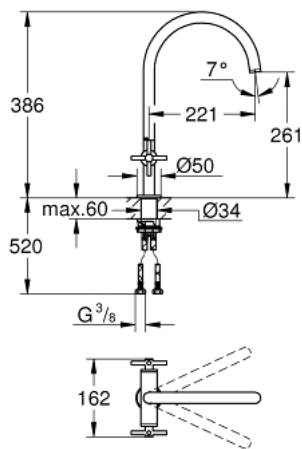

## 30 609 DC0 ATRIO TWO HANDLE SINK MIXER 1/2" L-SIZE

### PRODUCT DESCRIPTION

- Colour: supersteel
- C-spout
- single hole installation
- GROHE LongLife finish
- ceramic headparts 1/2", 90°
- selectable swivel area: 0° / 150° / 360°
- flexible connection hoses
- rapid installation system
- mousseur

### SPARE PARTS, oktober 2021 – now

- 1: Cross handles (Spare part-nr. 14215DC0)
- 2: Ceramic headpart 1/2" (Spare part-nr. 45883000)
- 2.1: O-ring  $\varnothing$  18.2 x  $\varnothing$  1.7 (Spare part-nr. 0392400M)
- 3: Ceramic headpart 1/2" (Spare part-nr. 45882000)
- 3.1: O-ring  $\varnothing$  18.2 x  $\varnothing$  1.7 (Spare part-nr. 0392400M)
- 4: Sealing washer (Spare part-nr. 0128500M)
- 5: Safety ring (Spare part-nr. 4826600M)
- 6: Flow control set (Spare part-nr. 48470000)
- 7: Shank fastening assembly (Spare part-nr. 48384000)
- 8: Support plate (Spare part-nr. 05334000)