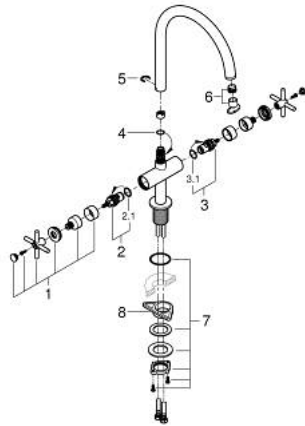

## 30 609 DC0 ATRIO TWO HANDLE SINK MIXER 1/2" L-SIZE

### PRODUCT DESCRIPTION

- Colour: supersteel
- C-spout
- single hole installation
- GROHE LongLife finish
- ceramic headparts 1/2", 90°
- selectable swivel area: 0° / 150° / 360°
- flexible connection hoses
- rapid installation system
- mousseur

### SPARE PARTS, oktober 2021 – now

- 1: Cross handles (Spare part-nr. 14215DC0)
- 2: Ceramic headpart 1/2" (Spare part-nr. 45883000)
- 2.1: O-ring  $\varnothing$  18.2 x  $\varnothing$  1.7 (Spare part-nr. 0392400M)
- 3: Ceramic headpart 1/2" (Spare part-nr. 45882000)
- 3.1: O-ring  $\varnothing$  18.2 x  $\varnothing$  1.7 (Spare part-nr. 0392400M)
- 4: Sealing washer (Spare part-nr. 0128500M)
- 5: Safety ring (Spare part-nr. 4826600M)
- 6: Flow control set (Spare part-nr. 48470000)
- 7: Shank fastening assembly (Spare part-nr. 48384000)
- 8: Support plate (Spare part-nr. 05334000)