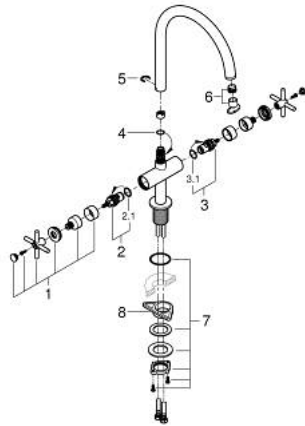

## 30 609 DL0 ATRIO TWO HANDLE SINK MIXER 1/2" L-SIZE

### PRODUCT DESCRIPTION

- Colour: brushed warm sunset
- C-spout
- single hole installation
- GROHE LongLife finish
- ceramic headparts 1/2", 90°
- selectable swivel area: 0° / 150° / 360°
- flexible connection hoses
- rapid installation system
- mousseur

### SPARE PARTS, november 2022 – now

- 1: Cross handles (Spare part-nr. 14215DL0)
- 2: Ceramic headpart 1/2" (Spare part-nr. 45883000)
- 2.1: O-ring  $\varnothing$  18.2 x  $\varnothing$  1.7 (Spare part-nr. 0392400M)
- 3: Ceramic headpart 1/2" (Spare part-nr. 45882000)
- 3.1: O-ring  $\varnothing$  18.2 x  $\varnothing$  1.7 (Spare part-nr. 0392400M)
- 4: Sealing washer (Spare part-nr. 0128500M)
- 5: Safety ring (Spare part-nr. 4826600M)
- 6: Flow control set (Spare part-nr. 48470000)
- 7: Shank fastening assembly (Spare part-nr. 48384000)
- 8: Support plate (Spare part-nr. 05334000)