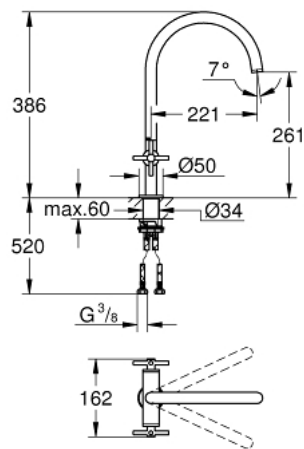

## 30 609 DL0 ATRIO TWO HANDLE SINK MIXER 1/2" L-SIZE

### PRODUCT DESCRIPTION

- Colour: brushed warm sunset
- C-spout
- single hole installation
- GROHE LongLife finish
- ceramic headparts 1/2", 90°
- selectable swivel area: 0° / 150° / 360°
- flexible connection hoses
- rapid installation system
- mousseur

### SPARE PARTS, november 2022 – now

- 1: Cross handles (Spare part-nr. 14215DL0)
- 2: Ceramic headpart 1/2" (Spare part-nr. 45883000)
- 2.1: O-ring  $\varnothing$  18.2 x  $\varnothing$  1.7 (Spare part-nr. 0392400M)
- 3: Ceramic headpart 1/2" (Spare part-nr. 45882000)
- 3.1: O-ring  $\varnothing$  18.2 x  $\varnothing$  1.7 (Spare part-nr. 0392400M)
- 4: Sealing washer (Spare part-nr. 0128500M)
- 5: Safety ring (Spare part-nr. 4826600M)
- 6: Flow control set (Spare part-nr. 48470000)
- 7: Shank fastening assembly (Spare part-nr. 48384000)
- 8: Support plate (Spare part-nr. 05334000)