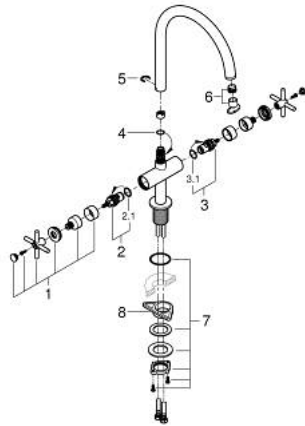

30 609 GN0 ATRIO TWO HANDLE SINK MIXER 1/2" L-SIZE

PRODUCT DESCRIPTION

- Colour: brushed cool sunrise
- C-spout
- single hole installation
- GROHE LongLife finish
- ceramic headparts 1/2", 90°
- selectable swivel area: 0° / 150° / 360°
- flexible connection hoses
- rapid installation system
- mousseur

30 609 GN0 ATRIO TWO HANDLE SINK MIXER 1/2" L-SIZE

SPARE PARTS, november 2022 – now

- 1: Cross handles (Spare part-nr. 14215GN0)
- 2: Ceramic headpart 1/2" (Spare part-nr. 45883000)
- 2.1: O-ring \varnothing 18.2 x \varnothing 1.7 (Spare part-nr. 0392400M)
- 3: Ceramic headpart 1/2" (Spare part-nr. 45882000)
- 3.1: O-ring \varnothing 18.2 x \varnothing 1.7 (Spare part-nr. 0392400M)
- 4: Sealing washer (Spare part-nr. 0128500M)
- 5: Safety ring (Spare part-nr. 4826600M)
- 6: Flow control set (Spare part-nr. 48470000)
- 7: Shank fastening assembly (Spare part-nr. 48384000)
- 8: Support plate (Spare part-nr. 05334000)