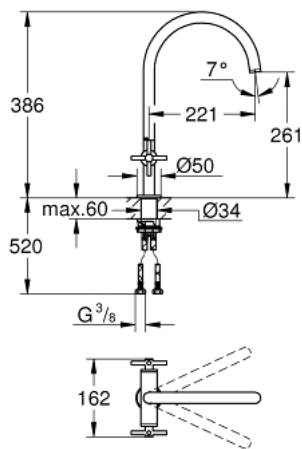

30 609 GN0 ATRIO TWO HANDLE SINK MIXER 1/2" L-SIZE

PRODUCT DESCRIPTION

- Colour: brushed cool sunrise
- C-spout
- single hole installation
- GROHE LongLife finish
- ceramic headparts 1/2", 90°
- selectable swivel area: 0° / 150° / 360°
- flexible connection hoses
- rapid installation system
- mousseur

30 609 GN0 ATRIO TWO HANDLE SINK MIXER 1/2" L-SIZE

SPARE PARTS, november 2022 – now

- 1: Cross handles (Spare part-nr. 14215GN0)
- 2: Ceramic headpart 1/2" (Spare part-nr. 45883000)
- 2.1: O-ring \varnothing 18.2 x \varnothing 1.7 (Spare part-nr. 0392400M)
- 3: Ceramic headpart 1/2" (Spare part-nr. 45882000)
- 3.1: O-ring \varnothing 18.2 x \varnothing 1.7 (Spare part-nr. 0392400M)
- 4: Sealing washer (Spare part-nr. 0128500M)
- 5: Safety ring (Spare part-nr. 4826600M)
- 6: Flow control set (Spare part-nr. 48470000)
- 7: Shank fastening assembly (Spare part-nr. 48384000)
- 8: Support plate (Spare part-nr. 05334000)