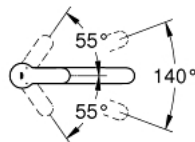

31 124 002 **EUROSTYLE COSMOPOLITAN SINGLE-LEVER SINK MIXER 1/2"**

PRODUCT DESCRIPTION

- Colour: chrome
- medium spout
- single hole installation
- GROHE LongLife finish
- GROHE SilkMove 35 mm ceramic cartridge
- mousseur
- adjustable flow rate limiter
- swivel tubular spout
- swivel area 140°
- flexible connection hoses
- rapid installation system

31 124 002 EUROSTYLE COSMOPOLITAN SINGLE-LEVER SINK MIXER 1/2"

SPARE PARTS, januar 2013 – now

- 1: Lever (Spare part-nr. 46726000)
 - 2: Cap (Spare part-nr. 46492000)
 - 3: Screw ring (Spare part-nr. 46815000)
 - 4: Cartridge (Spare part-nr. 46374000)
 - 5: Mousseur (Spare part-nr. 13929000)
 - 6: Seal kit (Spare part-nr. 46760000)
 - 7: Shank mounting kit (Spare part-nr. 46671000)
 - 8: Mounting wrench (Spare part-nr. 19017000)*
 - 9: Socket spanner (Spare part-nr. 19332000)*
- * Optional accessories