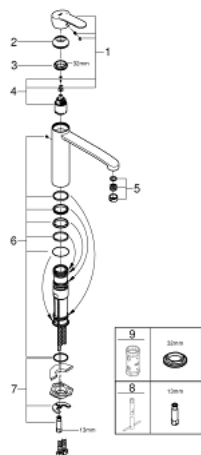

31 124 002 **EUROSTYLE COSMOPOLITAN SINGLE-LEVER SINK MIXER 1/2"**

PRODUCT DESCRIPTION

- Colour: chrome
- medium spout
- single hole installation
- GROHE LongLife finish
- GROHE SilkMove 35 mm ceramic cartridge
- mousseur
- adjustable flow rate limiter
- swivel tubular spout
- swivel area 140°
- flexible connection hoses
- rapid installation system

31 124 002 EUROSTYLE COSMOPOLITAN SINGLE-LEVER SINK MIXER 1/2"

SPARE PARTS, januar 2013 – now

- 1: Lever (Spare part-nr. 46726000)
 - 2: Cap (Spare part-nr. 46492000)
 - 3: Screw ring (Spare part-nr. 46815000)
 - 4: Cartridge (Spare part-nr. 46374000)
 - 5: Mousseur (Spare part-nr. 13929000)
 - 6: Seal kit (Spare part-nr. 46760000)
 - 7: Shank mounting kit (Spare part-nr. 46671000)
 - 8: Mounting wrench (Spare part-nr. 19017000)*
 - 9: Socket spanner (Spare part-nr. 19332000)*
- * Optional accessories