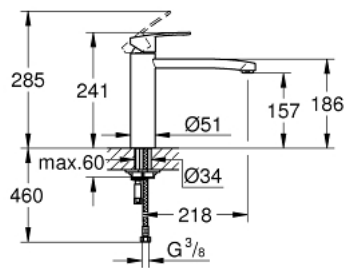

31 124 002 **EUROSTYLE COSMOPOLITAN SINGLE-LEVER SINK MIXER 1/2"**

PRODUCT DESCRIPTION

- Colour: chrome
- medium spout
- single hole installation
- GROHE LongLife finish
- GROHE SilkMove 35 mm ceramic cartridge
- mousseur
- adjustable flow rate limiter
- swivel tubular spout
- swivel area 140°
- flexible connection hoses
- rapid installation system

31 124 002 EUROSTYLE COSMOPOLITAN SINGLE-LEVER SINK MIXER 1/2"

SPARE PARTS, januar 2013 – now

- 1: Lever (Spare part-nr. 46726000)
 - 2: Cap (Spare part-nr. 46492000)
 - 3: Screw ring (Spare part-nr. 46815000)
 - 4: Cartridge (Spare part-nr. 46374000)
 - 5: Mousseur (Spare part-nr. 13929000)
 - 6: Seal kit (Spare part-nr. 46760000)
 - 7: Shank mounting kit (Spare part-nr. 46671000)
 - 8: Mounting wrench (Spare part-nr. 19017000)*
 - 9: Socket spanner (Spare part-nr. 19332000)*
- * Optional accessories