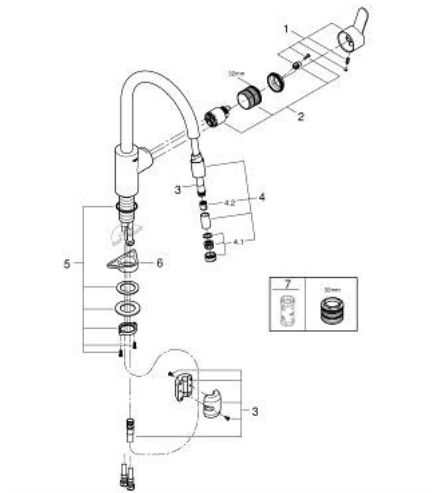

31 126 004 **EUROSTYLE COSMOPOLITAN SINGLE-LEVER SINK MIXER 1/2"**

PRODUCT DESCRIPTION

- Colour: chrome
- high spout
- single hole installation
- GROHE LongLife finish
- GROHE SilkMove 35 mm ceramic cartridge
- Pull-Out spout for greater flexibility
- Easy Docking Function guarantees easy retraction and smooth docking back to the starting position
- Protected Water Ways no contact of water with lead or nickel inside the tap
- mousseur spray
- adjustable flow rate limiter
- swivel tubular spout, swivel area 360°
- protected against backflow
- flexible connection hoses
-

31 126 004 EUROSTYLE COSMOPOLITAN SINGLE-LEVER SINK MIXER 1/2"

SPARE PARTS, maj 2022 – now

- 1: Lever (Spare part-nr. 46750000)
 - 2: Cartridge (Spare part-nr. 46374000)
 - 3: Hose for sink mixer with pull-out dual spray or mousseur (Spare part-nr. 48293000)
 - 4: Extractable shower (Spare part-nr. 46757000)
 - 4.1: Mousseur (Spare part-nr. 13929000)
 - 4.2: Non-return valve (Spare part-nr. 08565000)
 - 5: Shank fastening assembly (Spare part-nr. 48384000)
 - 6: Support plate (Spare part-nr. 05334000)
 - 7: Socket spanner (Spare part-nr. 19332000)*
- * Optional accessories