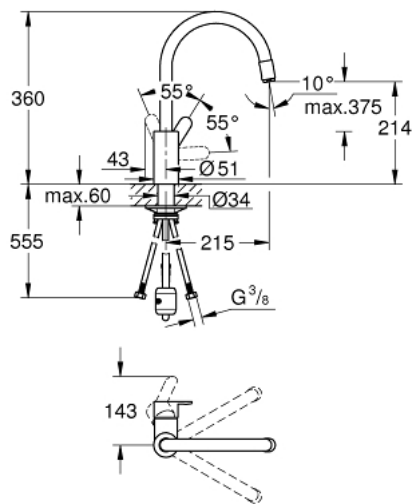

31 126 004 **EUROSTYLE COSMOPOLITAN SINGLE-LEVER SINK MIXER 1/2"**

PRODUCT DESCRIPTION

- Colour: chrome
- high spout
- single hole installation
- GROHE LongLife finish
- GROHE SilkMove 35 mm ceramic cartridge
- Pull-Out spout for greater flexibility
- Easy Docking Function guarantees easy retraction and smooth docking back to the starting position
- Protected Water Ways no contact of water with lead or nickel inside the tap
- mousseur spray
- adjustable flow rate limiter
- swivel tubular spout, swivel area 360°
- protected against backflow
- flexible connection hoses
-

31 126 004 EUROSTYLE COSMOPOLITAN SINGLE-LEVER SINK MIXER 1/2"

SPARE PARTS, maj 2022 – now

- 1: Lever (Spare part-nr. 46750000)
 - 2: Cartridge (Spare part-nr. 46374000)
 - 3: Hose for sink mixer with pull-out dual spray or mousseur (Spare part-nr. 48293000)
 - 4: Extractable shower (Spare part-nr. 46757000)
 - 4.1: Mousseur (Spare part-nr. 13929000)
 - 4.2: Non-return valve (Spare part-nr. 08565000)
 - 5: Shank fastening assembly (Spare part-nr. 48384000)
 - 6: Support plate (Spare part-nr. 05334000)
 - 7: Socket spanner (Spare part-nr. 19332000)*
- * Optional accessories