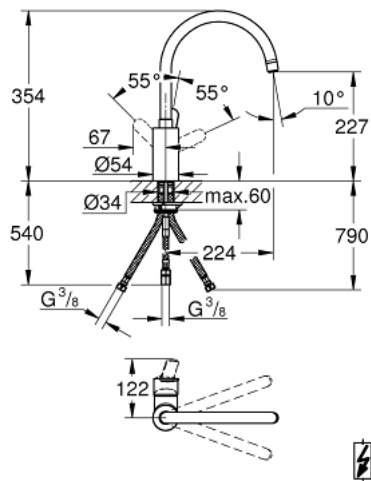

## 31 127 002 EUROSTYLE COSMOPOLITAN SINGLE-LEVER SINK MIXER 1/2"

### PRODUCT DESCRIPTION

- Colour: chrome
- for open water heater
- high spout
- single hole installation
- GROHE SilkMove 35 mm ceramic cartridge
- GROHE LongLife finish
- flow straightener
- adjustable flow rate limiter
- swivel tubular spout
- selectable swivel area: 0° / 150° / 360°
- flexible connection hoses
- rapid installation system

### SPARE PARTS, september 2016 – now

- 1: Lever (Spare part-nr. 46750000)
- 2: Screw coupling (Spare part-nr. 46460000)
- 3: Cartridge (Spare part-nr. 46558000)
- 4: Spout (Spare part-nr. 13310000)
- 4.1: Sealing washer (Spare part-nr. 0128500M)
- 4.2: Safety ring (Spare part-nr. 0485300M)
- 4.3: Flow straightener (Spare part-nr. 07757000)
- 5: Shank mounting kit (Spare part-nr. 46249000)
- 6: Mounting wrench (Spare part-nr. 19017000)\*
- 7: Socket spanner (Spare part-nr. 19332000)\*