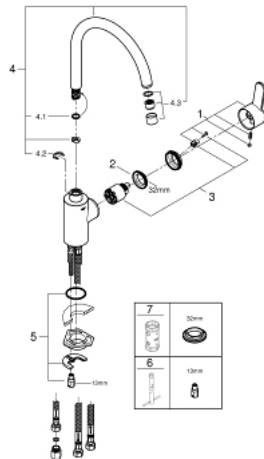

## 31 127 002 EUROSTYLE COSMOPOLITAN SINGLE-LEVER SINK MIXER 1/2"

### PRODUCT DESCRIPTION

- Colour: chrome
- for open water heater
- high spout
- single hole installation
- GROHE SilkMove 35 mm ceramic cartridge
- GROHE LongLife finish
- flow straightener
- adjustable flow rate limiter
- swivel tubular spout
- selectable swivel area: 0° / 150° / 360°
- flexible connection hoses
- rapid installation system

### SPARE PARTS, september 2016 – now

- 1: Lever (Spare part-nr. 46750000)
- 2: Screw coupling (Spare part-nr. 46460000)
- 3: Cartridge (Spare part-nr. 46558000)
- 4: Spout (Spare part-nr. 13310000)
- 4.1: Sealing washer (Spare part-nr. 0128500M)
- 4.2: Safety ring (Spare part-nr. 0485300M)
- 4.3: Flow straightener (Spare part-nr. 07757000)
- 5: Shank mounting kit (Spare part-nr. 46249000)
- 6: Mounting wrench (Spare part-nr. 19017000)\*
- 7: Socket spanner (Spare part-nr. 19332000)\*