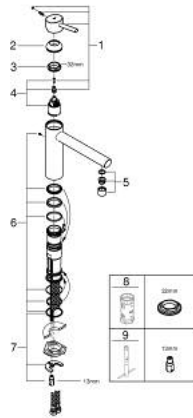

31 128 001 **CONCETTO SINGLE-LEVER SINK MIXER 1/2"**

PRODUCT DESCRIPTION

- Colour: chrome
- medium spout
- single hole installation
- GROHE LongLife finish
- GROHE SilkMove 35 mm ceramic cartridge
- mousseur
- adjustable flow rate limiter
- swivel cast spout
- swivel area 140°
- flexible connection hoses
- rapid installation system
- maximum flow rate (at 3 bar): 12 l/min
- min. recommended pressure 1.0 bar

31 128 001 **CONCETTO SINGLE-LEVER SINK MIXER 1/2"**

SPARE PARTS, januar 2013 – now

- 1: Lever (Spare part-nr. 46822000)
 - 2: Cap (Spare part-nr. 46492000)
 - 3: Screw ring (Spare part-nr. 46815000)
 - 4: Cartridge (Spare part-nr. 46374000)
 - 5: Mousseur (Spare part-nr. 06574000)
 - 6: Seal kit (Spare part-nr. 46760000)
 - 7: Shank mounting kit (Spare part-nr. 46249000)
 - 8: Socket spanner (Spare part-nr. 19332000)*
 - 9: Mounting wrench (Spare part-nr. 19017000)*
- * Optional accessories