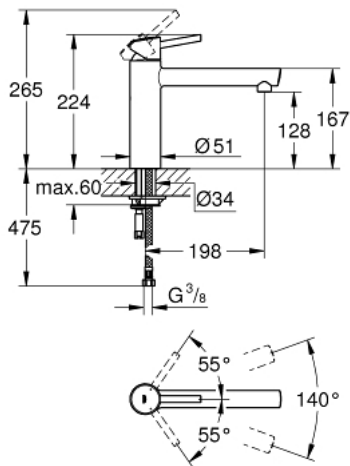

31 128 001 **CONCETTO SINGLE-LEVER SINK MIXER 1/2"**

PRODUCT DESCRIPTION

- Colour: chrome
- medium spout
- single hole installation
- GROHE LongLife finish
- GROHE SilkMove 35 mm ceramic cartridge
- mousseur
- adjustable flow rate limiter
- swivel cast spout
- swivel area 140°
- flexible connection hoses
- rapid installation system
- maximum flow rate (at 3 bar): 12 l/min
- min. recommended pressure 1.0 bar

31 128 001 **CONCETTO SINGLE-LEVER SINK MIXER 1/2"**

SPARE PARTS, januar 2013 – now

- 1: Lever (Spare part-nr. 46822000)
 - 2: Cap (Spare part-nr. 46492000)
 - 3: Screw ring (Spare part-nr. 46815000)
 - 4: Cartridge (Spare part-nr. 46374000)
 - 5: Mousseur (Spare part-nr. 06574000)
 - 6: Seal kit (Spare part-nr. 46760000)
 - 7: Shank mounting kit (Spare part-nr. 46249000)
 - 8: Socket spanner (Spare part-nr. 19332000)*
 - 9: Mounting wrench (Spare part-nr. 19017000)*
- * Optional accessories