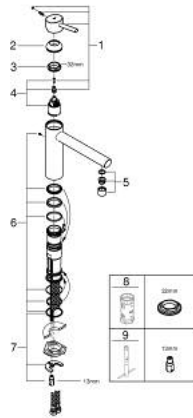

31 128 DC1 **CONCETTO SINGLE-LEVER SINK MIXER 1/2"**

PRODUCT DESCRIPTION

- Colour: supersteel
- medium spout
- single hole installation
- GROHE LongLife finish
- GROHE SilkMove 35 mm ceramic cartridge
- mousseur
- adjustable flow rate limiter
- swivel cast spout
- swivel area 140°
- flexible connection hoses
- rapid installation system
- maximum flow rate (at 3 bar): 12 l/min
- min. recommended pressure 1.0 bar

31 128 DC1 **CONCETTO SINGLE-LEVER SINK MIXER 1/2"**

SPARE PARTS, januar 2013 – now

- 1: Lever (Spare part-nr. 46822DC0)
 - 2: Cap (Spare part-nr. 46492DC0)
 - 3: Screw ring (Spare part-nr. 46815000)
 - 4: Cartridge (Spare part-nr. 46374000)
 - 5: Mousseur (Spare part-nr. 06574DC0)
 - 6: Seal kit (Spare part-nr. 46760000)
 - 7: Shank mounting kit (Spare part-nr. 46249000)
 - 8: Socket spanner (Spare part-nr. 19332000)*
 - 9: Mounting wrench (Spare part-nr. 19017000)*
- * Optional accessories