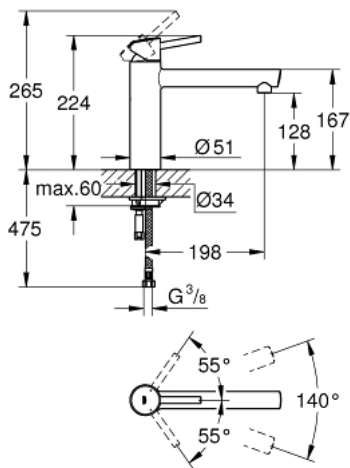

31 128 DC1 **CONCETTO SINGLE-LEVER SINK MIXER 1/2"**

PRODUCT DESCRIPTION

- Colour: supersteel
- medium spout
- single hole installation
- GROHE LongLife finish
- GROHE SilkMove 35 mm ceramic cartridge
- mousseur
- adjustable flow rate limiter
- swivel cast spout
- swivel area 140°
- flexible connection hoses
- rapid installation system
- maximum flow rate (at 3 bar): 12 l/min
- min. recommended pressure 1.0 bar

31 128 DC1 **CONCETTO SINGLE-LEVER SINK MIXER 1/2"**

SPARE PARTS, januar 2013 – now

- 1: Lever (Spare part-nr. 46822DC0)
 - 2: Cap (Spare part-nr. 46492DC0)
 - 3: Screw ring (Spare part-nr. 46815000)
 - 4: Cartridge (Spare part-nr. 46374000)
 - 5: Mousseur (Spare part-nr. 06574DC0)
 - 6: Seal kit (Spare part-nr. 46760000)
 - 7: Shank mounting kit (Spare part-nr. 46249000)
 - 8: Socket spanner (Spare part-nr. 19332000)*
 - 9: Mounting wrench (Spare part-nr. 19017000)*
- * Optional accessories