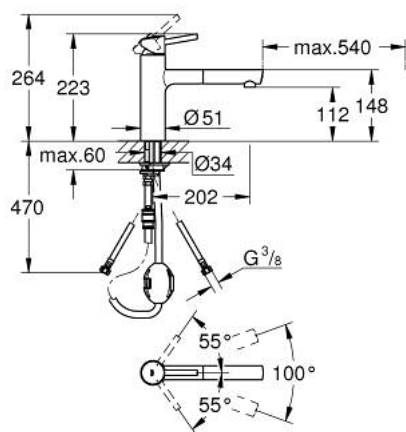

## 31 129 DC1 **CONCETTO SINGLE-LEVER SINK MIXER 1/2"**

### PRODUCT DESCRIPTION

- Colour: supersteel
- medium spout
- single hole installation
- GROHE LongLife finish
- GROHE SilkMove 35 mm ceramic cartridge
- Pull-Out spout for greater flexibility
- adjustable flow rate limiter
- swivel cast spout
- swivel area 100°
- protected against backflow
- flexible connection hoses
- rapid installation system
- maximum flow rate (at 3 bar): 7.5 l/min
- min. recommended pressure 1.0 bar

### **SPARE PARTS**, maj 2024 – now

- 1: Lever (Spare part-nr. 46822DC0)
  - 2: Cap (Spare part-nr. 46492DC0)
  - 3: Screw ring (Spare part-nr. 46815000)
  - 4: Cartridge (Spare part-nr. 46374000)
  - 5: Pull out shower (Spare part-nr. 48532DC0)
  - 5.1: Mousseur (Spare part-nr. 06574DC0)
  - 5.2: Non-return valve (Spare part-nr. 08565000)
  - 6: Hose for sink mixer with pull-out dual spray or mousseur (Spare part-nr. 48293000)
  - 7: Seal kit (Spare part-nr. 46760000)
  - 8: Shank mounting kit (Spare part-nr. 46346000)
  - 8.1: Stop (Spare part-nr. 04174000)
  - 9: Support plate (Spare part-nr. 05334000)
  - 10: Quick coupling (Spare part-nr. 46338000)
  - 11: Socket spanner (Spare part-nr. 19332000)\*
- \* Optional accessories