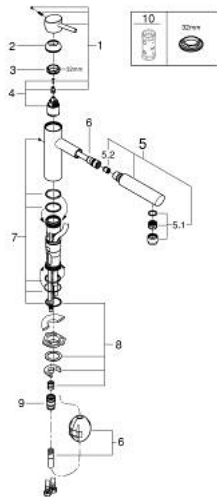

## 31 129 DC1 **CONCETTO SINGLE-LEVER SINK MIXER 1/2"**

### PRODUCT DESCRIPTION

- Colour: supersteel
- medium spout
- single hole installation
- GROHE LongLife finish
- GROHE SilkMove 35 mm ceramic cartridge
- Pull-Out spout for greater flexibility
- adjustable flow rate limiter
- swivel cast spout
- swivel area 100°
- protected against backflow
- flexible connection hoses
- rapid installation system
- maximum flow rate (at 3 bar): 7.5 l/min
- min. recommended pressure 1.0 bar

### **SPARE PARTS**, maj 2024 – now

- 1: Lever (Spare part-nr. 46822DC0)
  - 2: Cap (Spare part-nr. 46492DC0)
  - 3: Screw ring (Spare part-nr. 46815000)
  - 4: Cartridge (Spare part-nr. 46374000)
  - 5: Pull out shower (Spare part-nr. 48532DC0)
  - 5.1: Mousseur (Spare part-nr. 06574DC0)
  - 5.2: Non-return valve (Spare part-nr. 08565000)
  - 6: Hose for sink mixer with pull-out dual spray or mousseur (Spare part-nr. 48293000)
  - 7: Seal kit (Spare part-nr. 46760000)
  - 8: Shank mounting kit (Spare part-nr. 46346000)
  - 8.1: Stop (Spare part-nr. 04174000)
  - 9: Support plate (Spare part-nr. 05334000)
  - 10: Quick coupling (Spare part-nr. 46338000)
  - 11: Socket spanner (Spare part-nr. 19332000)\*
- \* Optional accessories