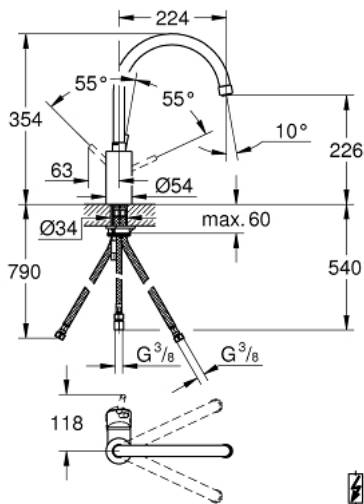

31 132 001 **CONCETTO SINGLE-LEVER SINK MIXER 1/2"**

PRODUCT DESCRIPTION

- Colour: chrome
- for open water heater
- high spout
- single hole installation
- GROHE LongLife finish
- GROHE SilkMove 35 mm ceramic cartridge
- flow straightener
- adjustable flow rate limiter
- swivel tubular spout
- selectable swivel area: 0° / 150° / 360°
- flexible connection hoses
- rapid installation system
- maximum flow rate (at 3 bar): 8 l/min

31 132 001 **CONCETTO SINGLE-LEVER SINK MIXER 1/2"**

SPARE PARTS, april 2013 – now

- 1: Lever (Spare part-nr. 46754000)
 - 2: Cartridge (Spare part-nr. 46558000)
 - 3: Screw coupling (Spare part-nr. 46460000)
 - 4: Spout (Spare part-nr. 13309000)
 - 4.1: Sealing washer (Spare part-nr. 0128500M)
 - 4.2: Safety ring (Spare part-nr. 0485300M)
 - 4.3: Mousseur (Spare part-nr. 48075000)
 - 5: Shank fastening assembly (Spare part-nr. 46249000)
 - 6: Flexible connection hose, 470 (Spare part-nr. 45484000)
 - 7: Connection hose, 300 mm (Spare part-nr. 0675200M)
 - 8: Disassembling key (Spare part-nr. 19132000)*
 - 9: Mounting wrench (Spare part-nr. 19017000)*
- * Optional accessories