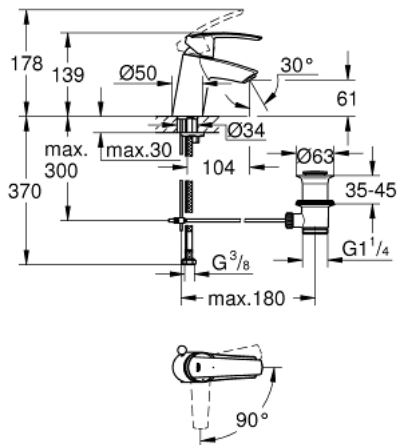

31 137 001 **START SINGLE-LEVER BASIN MIXER 1/2"**
S-SIZE

PRODUCT DESCRIPTION

- Colour: chrome
- single hole installation
- metal lever
- GROHE SilkMove 35 mm ceramic cartridge
- OpenCold - cold water flow in mid-lever position
- with temperature limiter
- adjustable flow rate limiter
- GROHE LongLife finish
- mousseur 5.7 l/min
- pop-up waste set 1 1/4"
- flexible connection hoses
- GROHE FastFixation rapid installation system

31 137 001 **START SINGLE-LEVER BASIN MIXER 1/2"**
S-SIZE

SPARE PARTS, avgust 2017 – now

- 1: Lever (Spare part-nr. 46902000)
 - 2: Cap (Spare part-nr. 46492000)
 - 3: Screw coupling (Spare part-nr. 46460000)
 - 4: Cartridge (Spare part-nr. 46863000)
 - 5: Pop-up rod (Spare part-nr. 46457000)
 - 6: Mousseur (Spare part-nr. 48159000)
 - 7: Shank mounting kit (Spare part-nr. 46671000)
 - 8: Waste set 1 1/4" (Spare part-nr. 28910000)
 - 8.1: Plug (Spare part-nr. 07182000)
 - 8.2: Eccentric rod (Spare part-nr. 07052000)
 - 9: Eccentric rod (Spare part-nr. 07341000)*
 - 10: Socket spanner (Spare part-nr. 19332000)*
 - 11: Mounting wrench (Spare part-nr. 19017000)*
- * Optional accessories