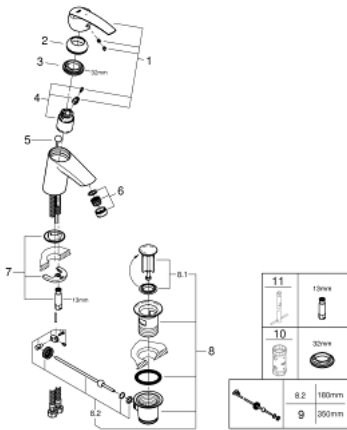

31 137 001 **START SINGLE-LEVER BASIN MIXER 1/2"**
S-SIZE

PRODUCT DESCRIPTION

- Colour: chrome
- single hole installation
- metal lever
- GROHE SilkMove 35 mm ceramic cartridge
- OpenCold - cold water flow in mid-lever position
- with temperature limiter
- adjustable flow rate limiter
- GROHE LongLife finish
- mousseur 5.7 l/min
- pop-up waste set 1 1/4"
- flexible connection hoses
- GROHE FastFixation rapid installation system

31 137 001 **START SINGLE-LEVER BASIN MIXER 1/2"**
S-SIZE

SPARE PARTS, avgust 2017 – now

- 1: Lever (Spare part-nr. 46902000)
 - 2: Cap (Spare part-nr. 46492000)
 - 3: Screw coupling (Spare part-nr. 46460000)
 - 4: Cartridge (Spare part-nr. 46863000)
 - 5: Pop-up rod (Spare part-nr. 46457000)
 - 6: Mousseur (Spare part-nr. 48159000)
 - 7: Shank mounting kit (Spare part-nr. 46671000)
 - 8: Waste set 1 1/4" (Spare part-nr. 28910000)
 - 8.1: Plug (Spare part-nr. 07182000)
 - 8.2: Eccentric rod (Spare part-nr. 07052000)
 - 9: Eccentric rod (Spare part-nr. 07341000)*
 - 10: Socket spanner (Spare part-nr. 19332000)*
 - 11: Mounting wrench (Spare part-nr. 19017000)*
- * Optional accessories