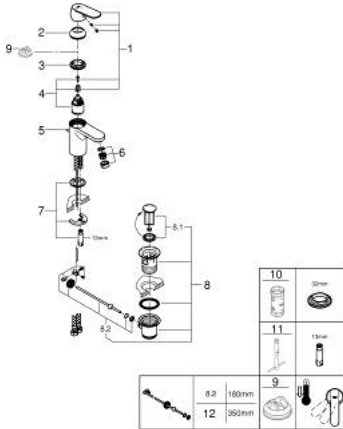

31 148 000 **GET SINGLE-LEVER BASIN MIXER 1/2"**  
**S-SIZE**

**PRODUCT DESCRIPTION**

- Colour: chrome
- single hole installation
- metal lever
- GROHE SilkMove 35 mm ceramic cartridge
- EcoMode - cold water flow in mid-lever position saves energy
- adjustable flow rate limiter
- GROHE LongLife finish
- GROHE EcoJoy - Less water, perfect flow
- maximum flow rate (at 3 bar): 5 l/min
- mousseur
- pop-up waste set 1 1/4"
- flexible connection hoses
- GROHE FastFixation rapid installation system
- GROHE QuickTool included

## 31 148 000 GET SINGLE-LEVER BASIN MIXER 1/2" S-SIZE

### SPARE PARTS, august 2016 – now

- 1: Lever (Spare part-nr. 46828000)
  - 2: Cap (Spare part-nr. 46492000)
  - 3: Screw coupling (Spare part-nr. 46460000)
  - 4: Cartridge (Spare part-nr. 46863000)
  - 5: Pop-up rod (Spare part-nr. 46739000)
  - 6: Mousseur (Spare part-nr. 48159000)
  - 7: Shank mounting kit (Spare part-nr. 46671000)
  - 8: Waste set 1 1/4" (Spare part-nr. 28910000)
  - 8.1: Plug (Spare part-nr. 07182000)
  - 8.2: Eccentric rod (Spare part-nr. 07052000)
  - 9: Temperature limiter (Spare part-nr. 46375000)\*
  - 10: Socket spanner (Spare part-nr. 19332000)\*
  - 11: Mounting wrench (Spare part-nr. 19017000)\*
  - 12: Eccentric rod (Spare part-nr. 07341000)\*
- \* Optional accessories