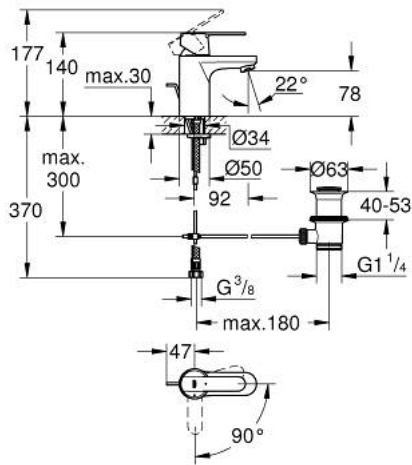

31 148 000 **GET SINGLE-LEVER BASIN MIXER 1/2"**  
**S-SIZE**

**PRODUCT DESCRIPTION**

- Colour: chrome
- single hole installation
- metal lever
- GROHE SilkMove 35 mm ceramic cartridge
- EcoMode - cold water flow in mid-lever position saves energy
- adjustable flow rate limiter
- GROHE LongLife finish
- GROHE EcoJoy - Less water, perfect flow
- maximum flow rate (at 3 bar): 5 l/min
- mousseur
- pop-up waste set 1 1/4"
- flexible connection hoses
- GROHE FastFixation rapid installation system
- GROHE QuickTool included

## 31 148 000 GET SINGLE-LEVER BASIN MIXER 1/2" S-SIZE

### SPARE PARTS, august 2016 – now

- 1: Lever (Spare part-nr. 46828000)
  - 2: Cap (Spare part-nr. 46492000)
  - 3: Screw coupling (Spare part-nr. 46460000)
  - 4: Cartridge (Spare part-nr. 46863000)
  - 5: Pop-up rod (Spare part-nr. 46739000)
  - 6: Mousseur (Spare part-nr. 48159000)
  - 7: Shank mounting kit (Spare part-nr. 46671000)
  - 8: Waste set 1 1/4" (Spare part-nr. 28910000)
  - 8.1: Plug (Spare part-nr. 07182000)
  - 8.2: Eccentric rod (Spare part-nr. 07052000)
  - 9: Temperature limiter (Spare part-nr. 46375000)\*
  - 10: Socket spanner (Spare part-nr. 19332000)\*
  - 11: Mounting wrench (Spare part-nr. 19017000)\*
  - 12: Eccentric rod (Spare part-nr. 07341000)\*
- \* Optional accessories