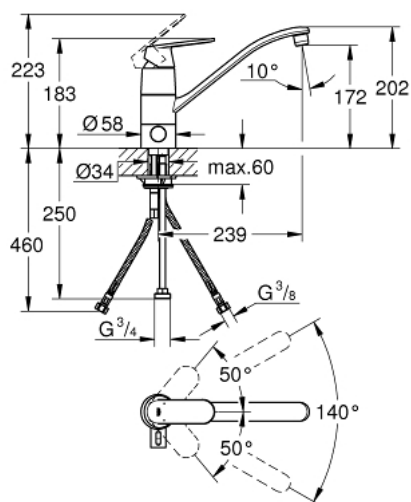

31 161 000 EUROSMART COSMOPOLITAN SINGLE-LEVER SINK MIXER 1/2"

PRODUCT DESCRIPTION

- Colour: chrome
- integrated stop valve
- low spout
- single hole installation
- GROHE LongLife finish
- GROHE SilkMove 46 mm ceramic cartridge
- mousseur
- adjustable flow rate limiter
- swivel tubular spout
- swivel area 140°
- flexible connection hoses
- rapid installation system
- maximum flow rate (at 3 bar): 8 l/min

31 161 000 EUROSMART COSMOPOLITAN SINGLE-LEVER SINK MIXER 1/2"

SPARE PARTS, september 2019 – now

- 1: Lever (Spare part-nr. 46685000)
- 2: Cap (Spare part-nr. 46601000)
- 3: Cartridge (Spare part-nr. 46048000)
- 4: Seal kit (Spare part-nr. 46429SA0)
- 5: Economy mousseur (Spare part-nr. 13950000)
- 6: Outlet 234 x 156 (Spare part-nr. 06417000)
- 7: Ceramic cartridge (Spare part-nr. 46318000)
- 8: Handle for shut-off valve (Spare part-nr. 46763000)
- 9: Shank mounting kit (Spare part-nr. 46249000)
- 10: Support plate (Spare part-nr. 05334000)
- 11: Connection hose (Spare part-nr. 46255000)
- 12: Mounting wrench (Spare part-nr. 19017000)*