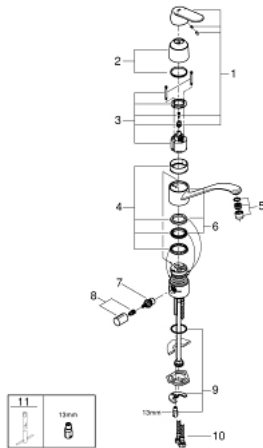

31 161 000 EUROSMART COSMOPOLITAN SINGLE-LEVER SINK MIXER 1/2"

PRODUCT DESCRIPTION

- Colour: chrome
- integrated stop valve
- low spout
- single hole installation
- GROHE LongLife finish
- GROHE SilkMove 46 mm ceramic cartridge
- mousseur
- adjustable flow rate limiter
- swivel tubular spout
- swivel area 140°
- flexible connection hoses
- rapid installation system
- maximum flow rate (at 3 bar): 8 l/min

31 161 000 EUROSMART COSMOPOLITAN SINGLE-LEVER SINK MIXER 1/2"

SPARE PARTS, september 2019 – now

- 1: Lever (Spare part-nr. 46685000)
- 2: Cap (Spare part-nr. 46601000)
- 3: Cartridge (Spare part-nr. 46048000)
- 4: Seal kit (Spare part-nr. 46429SA0)
- 5: Economy mousseur (Spare part-nr. 13950000)
- 6: Outlet 234 x 156 (Spare part-nr. 06417000)
- 7: Ceramic cartridge (Spare part-nr. 46318000)
- 8: Handle for shut-off valve (Spare part-nr. 46763000)
- 9: Shank mounting kit (Spare part-nr. 46249000)
- 10: Support plate (Spare part-nr. 05334000)
- 11: Connection hose (Spare part-nr. 46255000)
- 12: Mounting wrench (Spare part-nr. 19017000)*