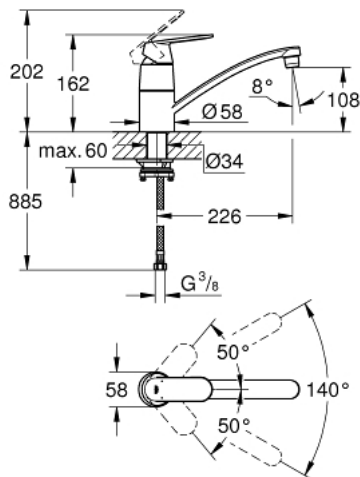

31 170 000 **EUROSMART COSMOPOLITAN SINGLE-LEVER SINK MIXER 1/2"**

**PRODUCT DESCRIPTION**

- Colour: chrome
- for installation in front of window
- low spout
- single hole installation
- GROHE LongLife finish
- GROHE SilkMove 46 mm ceramic cartridge
- adjustable flow rate limiter
- mousseur
- swivel tubular spout
- swivel area 140°
- non-removable socket height: 30 mm
- flexible connection hoses
- maximum flow rate (at 3 bar): 13 l/min

31 170 000 **EUROSMART COSMOPOLITAN SINGLE-LEVER SINK MIXER 1/2"**

**SPARE PARTS**, december 2017 – now

- 1: Lever (Spare part-nr. 46685000)
- 2: Cap (Spare part-nr. 46601000)
- 3: Cartridge (Spare part-nr. 46048000)
- 4: Seal kit (Spare part-nr. 46429SA0)
- 5: Mousseur (Spare part-nr. 13928000)
- 6: Spout (Spare part-nr. 13311000)
- 7: Shank fastening assembly (Spare part-nr. 48384000)