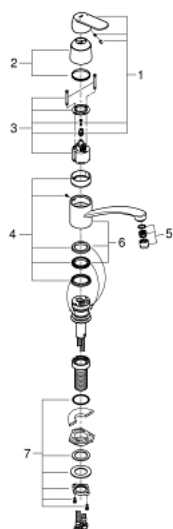

31 170 000 **EUROSMART COSMOPOLITAN SINGLE-LEVER SINK MIXER 1/2"**

**PRODUCT DESCRIPTION**

- Colour: chrome
- for installation in front of window
- low spout
- single hole installation
- GROHE LongLife finish
- GROHE SilkMove 46 mm ceramic cartridge
- adjustable flow rate limiter
- mousseur
- swivel tubular spout
- swivel area 140°
- non-removable socket height: 30 mm
- flexible connection hoses
- maximum flow rate (at 3 bar): 13 l/min

31 170 000 **EUROSMART COSMOPOLITAN SINGLE-LEVER SINK MIXER 1/2"**

**SPARE PARTS**, december 2017 – now

- 1: Lever (Spare part-nr. 46685000)
- 2: Cap (Spare part-nr. 46601000)
- 3: Cartridge (Spare part-nr. 46048000)
- 4: Seal kit (Spare part-nr. 46429SA0)
- 5: Mousseur (Spare part-nr. 13928000)
- 6: Spout (Spare part-nr. 13311000)
- 7: Shank fastening assembly (Spare part-nr. 48384000)