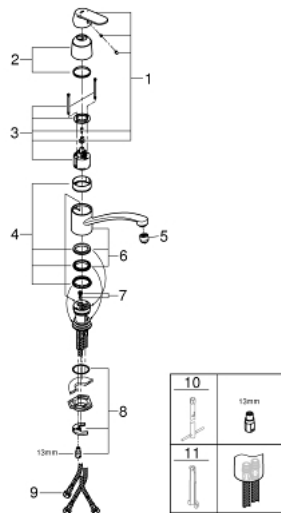

31 179 000 EUROSMART COSMOPOLITAN SINGLE-LEVER SINK MIXER 1/2"

PRODUCT DESCRIPTION

- Colour: chrome
- for open water heater
- low spout
- single hole installation
- GROHE LongLife finish
- GROHE SilkMove 46 mm ceramic cartridge
- flow straightener
- adjustable flow rate limiter
- swivel tubular spout
- swivel area 140°
- flexible connection hoses
- rapid installation system
- maximum flow rate (at 3 bar): 7.5 l/min

31 179 000 EUROSMART COSMOPOLITAN SINGLE-LEVER SINK MIXER 1/2"

SPARE PARTS, september 2016 – now

- 1: Lever (Spare part-nr. 46685000)
 - 2: Cap (Spare part-nr. 46601000)
 - 3: Cartridge (Spare part-nr. 46409000)
 - 4: Seal kit (Spare part-nr. 46429SA0)
 - 5: Flow straightener (Spare part-nr. 46163000)
 - 6: Spout (Spare part-nr. 13205000)
 - 7: Flow limiter (Spare part-nr. 46324000)
 - 8: Shank mounting kit (Spare part-nr. 46249000)
 - 9: Connection hose (Spare part-nr. 46255000)
 - 10: Mounting wrench (Spare part-nr. 19017000)*
 - 11: Disassembling key (Spare part-nr. 19132000)*
- * Optional accessories