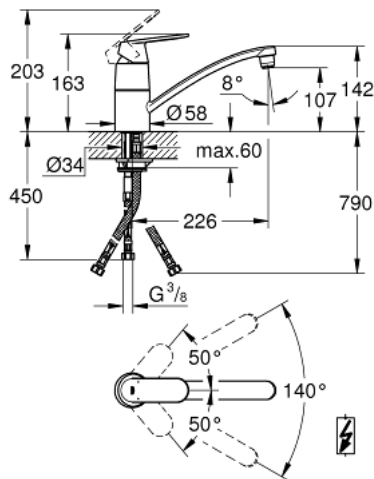

31 179 000 EUROSMART COSMOPOLITAN SINGLE-LEVER SINK MIXER 1/2"

PRODUCT DESCRIPTION

- Colour: chrome
- for open water heater
- low spout
- single hole installation
- GROHE LongLife finish
- GROHE SilkMove 46 mm ceramic cartridge
- flow straightener
- adjustable flow rate limiter
- swivel tubular spout
- swivel area 140°
- flexible connection hoses
- rapid installation system
- maximum flow rate (at 3 bar): 7.5 l/min

31 179 000 EUROSMART COSMOPOLITAN SINGLE-LEVER SINK MIXER 1/2"

SPARE PARTS, september 2016 – now

- 1: Lever (Spare part-nr. 46685000)
 - 2: Cap (Spare part-nr. 46601000)
 - 3: Cartridge (Spare part-nr. 46409000)
 - 4: Seal kit (Spare part-nr. 46429SA0)
 - 5: Flow straightener (Spare part-nr. 46163000)
 - 6: Spout (Spare part-nr. 13205000)
 - 7: Flow limiter (Spare part-nr. 46324000)
 - 8: Shank mounting kit (Spare part-nr. 46249000)
 - 9: Connection hose (Spare part-nr. 46255000)
 - 10: Mounting wrench (Spare part-nr. 19017000)*
 - 11: Disassembling key (Spare part-nr. 19132000)*
- * Optional accessories