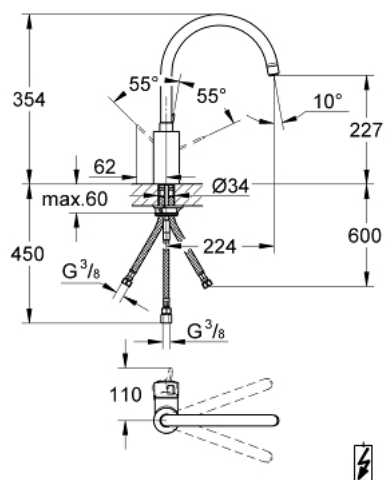

31 180 000 EUROSMART COSMOPOLITAN SINGLE-LEVER SINK MIXER 1/2"

PRODUCT DESCRIPTION

- Colour: chrome
- for open water heater
- high spout
- single hole installation
- GROHE LongLife finish
- GROHE SilkMove 35 mm ceramic cartridge
- flow straightener
- adjustable flow rate limiter
- swivel tubular spout
- selectable swivel area: 0° / 150° / 360°
- flexible connection hoses
- rapid installation system
- maximum flow rate (at 3 bar): 7.5 l/min

31 180 000 EUROSMART COSMOPOLITAN SINGLE-LEVER SINK MIXER 1/2"

SPARE PARTS, april 2010 – now

- 1: Lever (Spare part-nr. 46683000)
- 2: Screw coupling (Spare part-nr. 46460000)
- 3: Cartridge (Spare part-nr. 46558000)
- 4: Spout (Spare part-nr. 13310000)
- 4.1: Sealing washer (Spare part-nr. 0128500M)
- 4.2: Safety ring (Spare part-nr. 0485300M)
- 4.3: Flow straightener (Spare part-nr. 07757000)
- 5: Shank mounting kit (Spare part-nr. 46249000)
- 6: Mounting wrench (Spare part-nr. 19017000)*
- 7: Socket spanner (Spare part-nr. 19332000)*