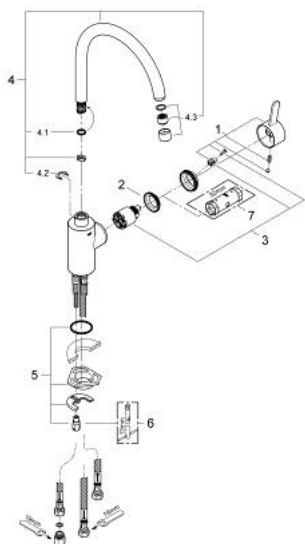

31 180 000 EUROSMART COSMOPOLITAN SINGLE-LEVER SINK MIXER 1/2"

PRODUCT DESCRIPTION

- Colour: chrome
- for open water heater
- high spout
- single hole installation
- GROHE LongLife finish
- GROHE SilkMove 35 mm ceramic cartridge
- flow straightener
- adjustable flow rate limiter
- swivel tubular spout
- selectable swivel area: 0° / 150° / 360°
- flexible connection hoses
- rapid installation system
- maximum flow rate (at 3 bar): 7.5 l/min

31 180 000 EUROSMART COSMOPOLITAN SINGLE-LEVER SINK MIXER 1/2"

SPARE PARTS, april 2010 – now

- 1: Lever (Spare part-nr. 46683000)
- 2: Screw coupling (Spare part-nr. 46460000)
- 3: Cartridge (Spare part-nr. 46558000)
- 4: Spout (Spare part-nr. 13310000)
- 4.1: Sealing washer (Spare part-nr. 0128500M)
- 4.2: Safety ring (Spare part-nr. 0485300M)
- 4.3: Flow straightener (Spare part-nr. 07757000)
- 5: Shank mounting kit (Spare part-nr. 46249000)
- 6: Mounting wrench (Spare part-nr. 19017000)*
- 7: Socket spanner (Spare part-nr. 19332000)*