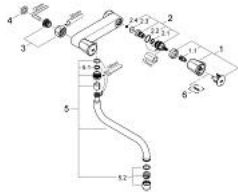

31 182 001 **COSTA L WALL SINK MIXER 1/2"**

PRODUCT DESCRIPTION

- Colour: chrome
- wall mounted
- metal handles
- heat insulated
- screwable
- GROHE LongLife finish
- mousseur
- GROHE Long-Life headparts
- swivel spout
- swivel area 360°
- projection 200 mm
- without connection unions
- maximum flow rate (at 3 bar): 13 l/min

31 182 001 **COSTA L WALL SINK MIXER 1/2"**

SPARE PARTS, junij 2007 – now

- 1: Handle (Spare part-nr. 45994000)
- 1.1: Snap insert (Spare part-nr. 0538600M)
- 2: Headpart 1/2" (Spare part-nr. 07146000)
- 2.1: Sealing washer $\varnothing 6 \times \varnothing 2$ (Spare part-nr. 0128300M)
- 2.2: O-ring $\varnothing 18.2 \times \varnothing 1.7$ (Spare part-nr. 0392400M)
- 2.3: Seal (Spare part-nr. 0529100M)
- 3: Screw connection 1/2" (Spare part-nr. 45044000)
- 4: Seal (Spare part-nr. 0138600M)
- 5: Tubular spout (Spare part-nr. 13051000)
- 5.1: O-ring $\varnothing 12 \times \varnothing 2$ (Spare part-nr. 0128000M)
- 5.2: Mousseur (Spare part-nr. 13928000)
- 6: Screw for Costa/Avina products (Spare part-nr. 48013000)*