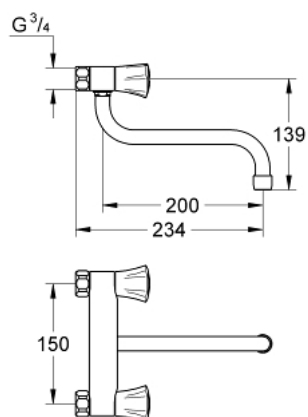

31 182 001 **COSTA L WALL SINK MIXER 1/2"**

PRODUCT DESCRIPTION

- Colour: chrome
- wall mounted
- metal handles
- heat insulated
- screwable
- GROHE LongLife finish
- mousseur
- GROHE Long-Life headparts
- swivel spout
- swivel area 360°
- projection 200 mm
- without connection unions
- maximum flow rate (at 3 bar): 13 l/min

31 182 001 **COSTA L WALL SINK MIXER 1/2"**

SPARE PARTS, junij 2007 – now

- 1: Handle (Spare part-nr. 45994000)
- 1.1: Snap insert (Spare part-nr. 0538600M)
- 2: Headpart 1/2" (Spare part-nr. 07146000)
- 2.1: Sealing washer $\varnothing 6 \times \varnothing 2$ (Spare part-nr. 0128300M)
- 2.2: O-ring $\varnothing 18.2 \times \varnothing 1.7$ (Spare part-nr. 0392400M)
- 2.3: Seal (Spare part-nr. 0529100M)
- 3: Screw connection 1/2" (Spare part-nr. 45044000)
- 4: Seal (Spare part-nr. 0138600M)
- 5: Tubular spout (Spare part-nr. 13051000)
- 5.1: O-ring $\varnothing 12 \times \varnothing 2$ (Spare part-nr. 0128000M)
- 5.2: Mousseur (Spare part-nr. 13928000)
- 6: Screw for Costa/Avina products (Spare part-nr. 48013000)*