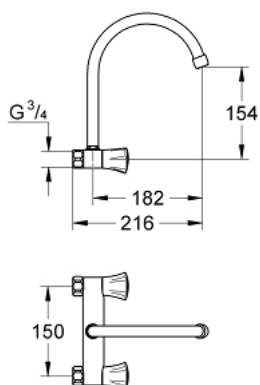

31 186 001 **COSTA L WALL SINK MIXER 1/2"**

**PRODUCT DESCRIPTION**

- Colour: chrome
- wall mounted
- metal handles
- heat insulated
- screwable
- GROHE LongLife finish
- GROHE Long-Life headparts
- mousseur
- tubular spout
- swivel area 360°
- projection 182 mm
- without connection unions
- maximum flow rate (at 3 bar): 13 l/min

31 186 001 **COSTA L WALL SINK MIXER 1/2"**

**SPARE PARTS**, junij 2007 – now

- 1: Handle (Spare part-nr. 45994000)
- 1.1: Snap insert (Spare part-nr. 0538600M)
- 2: Headpart 1/2" (Spare part-nr. 07146000)
- 2.1: Sealing washer  $\varnothing 6 \times \varnothing 2$  (Spare part-nr. 0128300M)
- 2.2: O-ring  $\varnothing 18.2 \times \varnothing 1.7$  (Spare part-nr. 0392400M)
- 2.3: Seal (Spare part-nr. 0529100M)
- 3: Screw connection 1/2" (Spare part-nr. 45044000)
- 4: Seal (Spare part-nr. 0138600M)
- 5: Spout (Spare part-nr. 13213000)
- 5.1: Mousseur (Spare part-nr. 13928000)
- 5.2: O-ring  $\varnothing 12 \times \varnothing 2$  (Spare part-nr. 0128000M)
- 6: Screw for Costa/Avina products (Spare part-nr. 48013000)\*