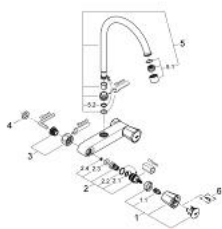

31 186 001 **COSTA L WALL SINK MIXER 1/2"**

PRODUCT DESCRIPTION

- Colour: chrome
- wall mounted
- metal handles
- heat insulated
- screwable
- GROHE LongLife finish
- GROHE Long-Life headparts
- mousseur
- tubular spout
- swivel area 360°
- projection 182 mm
- without connection unions
- maximum flow rate (at 3 bar): 13 l/min

31 186 001 COSTA L WALL SINK MIXER 1/2"

SPARE PARTS, junij 2007 – now

- 1: Handle (Spare part-nr. 45994000)
- 1.1: Snap insert (Spare part-nr. 0538600M)
- 2: Headpart 1/2" (Spare part-nr. 07146000)
- 2.1: Sealing washer $\varnothing 6 \times \varnothing 2$ (Spare part-nr. 0128300M)
- 2.2: O-ring $\varnothing 18.2 \times \varnothing 1.7$ (Spare part-nr. 0392400M)
- 2.3: Seal (Spare part-nr. 0529100M)
- 3: Screw connection 1/2" (Spare part-nr. 45044000)
- 4: Seal (Spare part-nr. 0138600M)
- 5: Spout (Spare part-nr. 13213000)
- 5.1: Mousseur (Spare part-nr. 13928000)
- 5.2: O-ring $\varnothing 12 \times \varnothing 2$ (Spare part-nr. 0128000M)
- 6: Screw for Costa/Avina products (Spare part-nr. 48013000)*