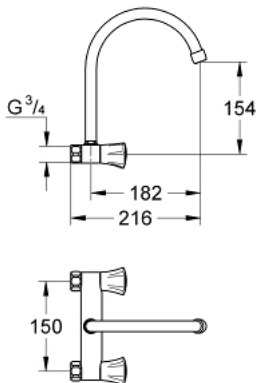

31 186 001 **COSTA L WALL SINK MIXER 1/2"**

PRODUCT DESCRIPTION

- Colour: chrome
- wall mounted
- metal handles
- heat insulated
- screwable
- GROHE LongLife finish
- GROHE Long-Life headparts
- mousseur
- tubular spout
- swivel area 360°
- projection 182 mm
- without connection unions
- maximum flow rate (at 3 bar): 13 l/min

31 186 001 COSTA L WALL SINK MIXER 1/2"

SPARE PARTS, junij 2007 – now

- 1: Handle (Spare part-nr. 45994000)
- 1.1: Snap insert (Spare part-nr. 0538600M)
- 2: Headpart 1/2" (Spare part-nr. 07146000)
- 2.1: Sealing washer $\varnothing 6 \times \varnothing 2$ (Spare part-nr. 0128300M)
- 2.2: O-ring $\varnothing 18.2 \times \varnothing 1.7$ (Spare part-nr. 0392400M)
- 2.3: Seal (Spare part-nr. 0529100M)
- 3: Screw connection 1/2" (Spare part-nr. 45044000)
- 4: Seal (Spare part-nr. 0138600M)
- 5: Spout (Spare part-nr. 13213000)
- 5.1: Mousseur (Spare part-nr. 13928000)
- 5.2: O-ring $\varnothing 12 \times \varnothing 2$ (Spare part-nr. 0128000M)
- 6: Screw for Costa/Avina products (Spare part-nr. 48013000)*