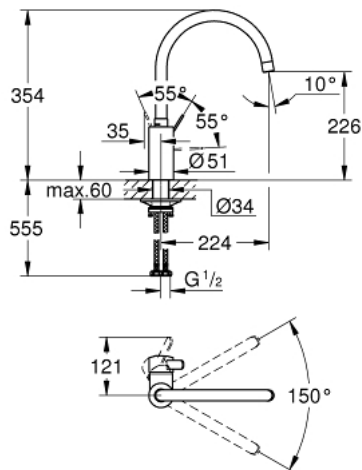

31 188 002 EUROSMART COSMOPOLITAN SINGLE-LEVER SINK MIXER 1/2"

PRODUCT DESCRIPTION

- Colour: chrome
- high spout
- single hole installation
- GROHE SilkMove 35 mm ceramic cartridge
- GROHE LongLife finish
- Protected Water Ways no contact of water with lead or nickel inside the tap
- mousseur
- adjustable flow rate limiter
- swivel tubular spout, swivel area 150°
- flexible connection hoses
-

31 188 002 **EUROSMART COSMOPOLITAN SINGLE-LEVER SINK MIXER 1/2"**

SPARE PARTS, april 2020 – now

- 1: Lever (Spare part-nr. 46683000)
 - 2: Mousseur (Spare part-nr. 48417000)
 - 3: Cartridge (Spare part-nr. 46374000)
 - 4: Mounting set (Spare part-nr. 48477000)
 - 5: Socket spanner (Spare part-nr. 19332000)*
- * Optional accessories