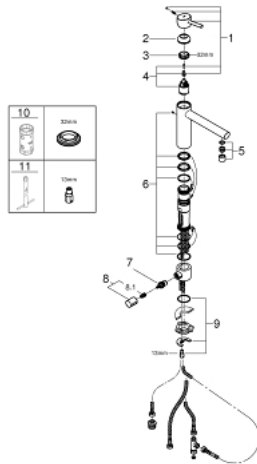

31 209 001 **CONCETTO SINGLE-LEVER SINK MIXER 1/2"**

PRODUCT DESCRIPTION

- Colour: chrome
- integrated stop valve
- medium spout
- single hole installation
- GROHE LongLife finish
- GROHE SilkMove 35 mm ceramic cartridge
- mousseur
- adjustable flow rate limiter
- swivel cast spout
- swivel area 140°
- flexible connection hoses
- rapid installation system

31 209 001 **CONCETTO SINGLE-LEVER SINK MIXER 1/2"**

SPARE PARTS, januar 2013 – now

- 1: Lever (Spare part-nr. 46822000)
- 2: Cap (Spare part-nr. 46492000)
- 3: Screw ring (Spare part-nr. 46815000)
- 4: Cartridge (Spare part-nr. 46374000)
- 5: Mousseur (Spare part-nr. 06574000)
- 6: Seal kit (Spare part-nr. 46760000)
- 7: Ceramic cartridge (Spare part-nr. 46318000)
- 8: Handle for shut-off valve (Spare part-nr. 46767000)
- 9: Shank mounting kit (Spare part-nr. 46249000)
- 10: Socket spanner (Spare part-nr. 19332000)*
- 11: Mounting wrench (Spare part-nr. 19017000)*