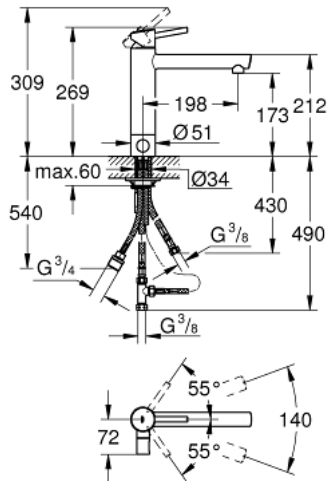

31 209 001 **CONCETTO SINGLE-LEVER SINK MIXER 1/2"**

PRODUCT DESCRIPTION

- Colour: chrome
- integrated stop valve
- medium spout
- single hole installation
- GROHE LongLife finish
- GROHE SilkMove 35 mm ceramic cartridge
- mousseur
- adjustable flow rate limiter
- swivel cast spout
- swivel area 140°
- flexible connection hoses
- rapid installation system

31 209 001 **CONCETTO SINGLE-LEVER SINK MIXER 1/2"**

SPARE PARTS, januar 2013 – now

- 1: Lever (Spare part-nr. 46822000)
- 2: Cap (Spare part-nr. 46492000)
- 3: Screw ring (Spare part-nr. 46815000)
- 4: Cartridge (Spare part-nr. 46374000)
- 5: Mousseur (Spare part-nr. 06574000)
- 6: Seal kit (Spare part-nr. 46760000)
- 7: Ceramic cartridge (Spare part-nr. 46318000)
- 8: Handle for shut-off valve (Spare part-nr. 46767000)
- 9: Shank mounting kit (Spare part-nr. 46249000)
- 10: Socket spanner (Spare part-nr. 19332000)*
- 11: Mounting wrench (Spare part-nr. 19017000)*