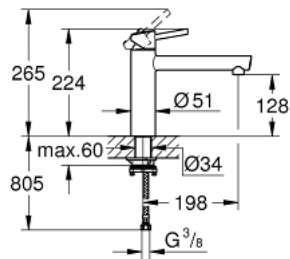

## 31 210 001 **CONCETTO SINGLE-LEVER SINK MIXER 1/2"**

### PRODUCT DESCRIPTION

- Colour: chrome
- for installation in front of window
- medium spout
- single hole installation
- GROHE LongLife finish
- GROHE SilkMove 35 mm ceramic cartridge
- mousseur
- adjustable flow rate limiter
- swivel cast spout
- swivel area 140°
- non-removable socket height: 30 mm
- flexible connection hoses
- maximum flow rate (at 3 bar): 13 l/min

31 210 001 **CONCETTO SINGLE-LEVER SINK MIXER 1/2"**

**SPARE PARTS**, junij 2010 – now

- 1: Lever (Spare part-nr. 46822000)
- 2: Cap (Spare part-nr. 46492000)
- 3: Ring (Spare part-nr. 46759000)
- 4: Cartridge (Spare part-nr. 46374000)
- 5: Mousseur (Spare part-nr. 06574000)
- 6: Seal kit (Spare part-nr. 46760000)
- 7: Shank mounting kit (Spare part-nr. 46078000)
- 8: Socket spanner (Spare part-nr. 19332000)\*