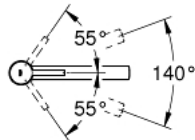

## 31 210 001 **CONCETTO SINGLE-LEVER SINK MIXER 1/2"**

### PRODUCT DESCRIPTION

- Colour: chrome
- for installation in front of window
- medium spout
- single hole installation
- GROHE LongLife finish
- GROHE SilkMove 35 mm ceramic cartridge
- mousseur
- adjustable flow rate limiter
- swivel cast spout
- swivel area 140°
- non-removable socket height: 30 mm
- flexible connection hoses
- maximum flow rate (at 3 bar): 13 l/min

31 210 001 **CONCETTO SINGLE-LEVER SINK MIXER 1/2"**

**SPARE PARTS**, junij 2010 – now

- 1: Lever (Spare part-nr. 46822000)
- 2: Cap (Spare part-nr. 46492000)
- 3: Ring (Spare part-nr. 46759000)
- 4: Cartridge (Spare part-nr. 46374000)
- 5: Mousseur (Spare part-nr. 06574000)
- 6: Seal kit (Spare part-nr. 46760000)
- 7: Shank mounting kit (Spare part-nr. 46078000)
- 8: Socket spanner (Spare part-nr. 19332000)\*