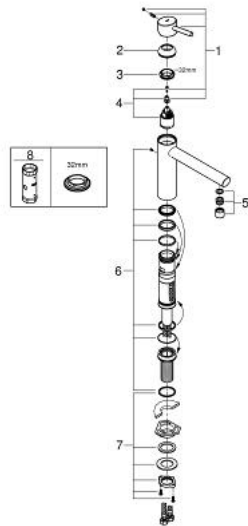

## 31 210 001 **CONCETTO SINGLE-LEVER SINK MIXER 1/2"**

### PRODUCT DESCRIPTION

- Colour: chrome
- for installation in front of window
- medium spout
- single hole installation
- GROHE LongLife finish
- GROHE SilkMove 35 mm ceramic cartridge
- mousseur
- adjustable flow rate limiter
- swivel cast spout
- swivel area 140°
- non-removable socket height: 30 mm
- flexible connection hoses
- maximum flow rate (at 3 bar): 13 l/min

31 210 001 **CONCETTO SINGLE-LEVER SINK MIXER 1/2"**

**SPARE PARTS**, junij 2010 – now

- 1: Lever (Spare part-nr. 46822000)
- 2: Cap (Spare part-nr. 46492000)
- 3: Ring (Spare part-nr. 46759000)
- 4: Cartridge (Spare part-nr. 46374000)
- 5: Mousseur (Spare part-nr. 06574000)
- 6: Seal kit (Spare part-nr. 46760000)
- 7: Shank mounting kit (Spare part-nr. 46078000)
- 8: Socket spanner (Spare part-nr. 19332000)\*