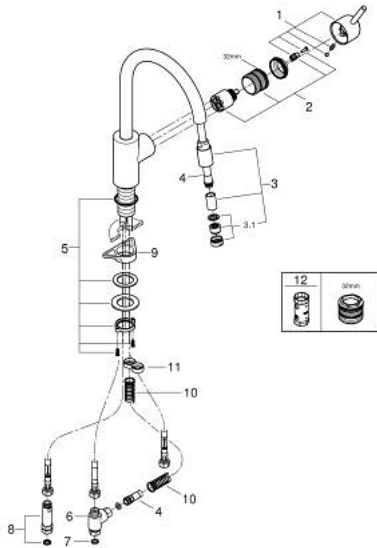

31 212 003 **CONCETTO SINGLE-LEVER SINK MIXER 1/2"**

PRODUCT DESCRIPTION

- Colour: chrome
- for open water heater
- high spout
- single hole installation
- GROHE LongLife finish
- GROHE SilkMove 35 mm ceramic cartridge
- Protected Water Ways no contact of water with lead or nickel inside the tap
- Pull-Out spout for greater flexibility
- mousseur spray
- automatic returning
- adjustable flow rate limiter
- swivel tubular spout, swivel area 360°
- protected against backflow
- flexible connection hoses
-
- maximum flow rate (at 3 bar): 8 l/min

31 212 003 **CONCETTO SINGLE-LEVER SINK MIXER 1/2"**

SPARE PARTS, februar 2026 – now

- 1: Lever (Spare part-nr. 46754000)
- 2: Cartridge (Spare part-nr. 46558000)
- 3: Extractable shower (Spare part-nr. 46758000)
- 3.1: Flow straightener (Spare part-nr. 46162000)
- 4: Metal shower hose (Spare part-nr. 45352000)
- 5: Shank fastening assembly (Spare part-nr. 48384000)
- 6: Distributor (Spare part-nr. 07202000)
- 7: Seal (Spare part-nr. 0199700M)
- 8: Non-return valve (Spare part-nr. 46323000)
- 9: Support plate (Spare part-nr. 05334000)
- 10: Compression spring (Spare part-nr. 07240000)
- 11: Stop (Spare part-nr. 04174000)
- 12: Socket spanner (Spare part-nr. 19332000)*