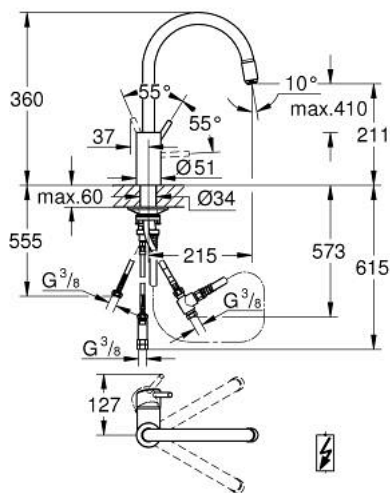

31 212 003 **CONCETTO SINGLE-LEVER SINK MIXER 1/2"**

PRODUCT DESCRIPTION

- Colour: chrome
- for open water heater
- high spout
- single hole installation
- GROHE LongLife finish
- GROHE SilkMove 35 mm ceramic cartridge
- Protected Water Ways no contact of water with lead or nickel inside the tap
- Pull-Out spout for greater flexibility
- mousseur spray
- automatic returning
- adjustable flow rate limiter
- swivel tubular spout, swivel area 360°
- protected against backflow
- flexible connection hoses
-
- maximum flow rate (at 3 bar): 8 l/min

31 212 003 **CONCETTO SINGLE-LEVER SINK MIXER 1/2"**

SPARE PARTS, februar 2026 – now

- 1: Lever (Spare part-nr. 46754000)
- 2: Cartridge (Spare part-nr. 46558000)
- 3: Extractable shower (Spare part-nr. 46758000)
- 3.1: Flow straightener (Spare part-nr. 46162000)
- 4: Metal shower hose (Spare part-nr. 45352000)
- 5: Shank fastening assembly (Spare part-nr. 48384000)
- 6: Distributor (Spare part-nr. 07202000)
- 7: Seal (Spare part-nr. 0199700M)
- 8: Non-return valve (Spare part-nr. 46323000)
- 9: Support plate (Spare part-nr. 05334000)
- 10: Compression spring (Spare part-nr. 07240000)
- 11: Stop (Spare part-nr. 04174000)
- 12: Socket spanner (Spare part-nr. 19332000)*