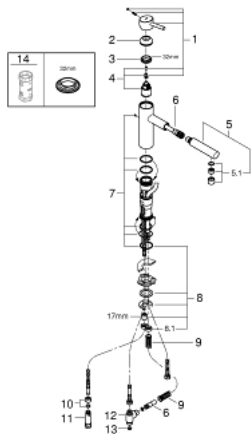

31 214 001 **CONCETTO SINGLE-LEVER SINK MIXER 1/2"**

PRODUCT DESCRIPTION

- Colour: chrome
- for open water heater
- medium spout
- single hole installation
- GROHE LongLife finish
- GROHE SilkMove 35 mm ceramic cartridge
- Pull-Out spout for greater flexibility
- laminar spray
- adjustable flow rate limiter
- swivel cast spout
- swivel area 100°
- protected against backflow
- flexible connection hoses
- rapid installation system
- maximum flow rate (at 3 bar): 7 l/min

31 214 001 **CONCETTO SINGLE-LEVER SINK MIXER 1/2"**

SPARE PARTS, februar 2013 – now

- 1: Lever (Spare part-nr. 46822000)
- 2: Cap (Spare part-nr. 46492000)
- 3: Screw ring (Spare part-nr. 46815000)
- 4: Cartridge (Spare part-nr. 46558000)
- 5: Pull out shower (Spare part-nr. 46831000)
- 5.1: Flow straightener (Spare part-nr. 07757000)
- 6: Metal shower hose (Spare part-nr. 45352000)
- 7: Seal kit (Spare part-nr. 46760000)
- 8: Shank mounting kit (Spare part-nr. 46346000)
- 8.1: Stop (Spare part-nr. 04174000)
- 9: Compression spring (Spare part-nr. 07240000)
- 10: Compression union 3/8" (Spare part-nr. 12914000)
- 11: Non-return valve (Spare part-nr. 46323000)
- 12: Distributor (Spare part-nr. 07202000)
- 13: Seal (Spare part-nr. 0199700M)
- 14: Socket spanner (Spare part-nr. 19332000)*