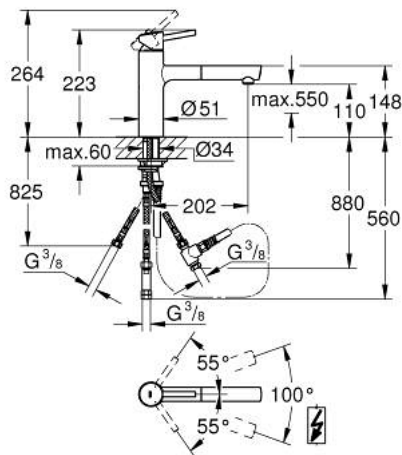

31 214 001 **CONCETTO SINGLE-LEVER SINK MIXER 1/2"**

PRODUCT DESCRIPTION

- Colour: chrome
- for open water heater
- medium spout
- single hole installation
- GROHE LongLife finish
- GROHE SilkMove 35 mm ceramic cartridge
- Pull-Out spout for greater flexibility
- laminar spray
- adjustable flow rate limiter
- swivel cast spout
- swivel area 100°
- protected against backflow
- flexible connection hoses
- rapid installation system
- maximum flow rate (at 3 bar): 7 l/min

31 214 001 **CONCETTO SINGLE-LEVER SINK MIXER 1/2"**

SPARE PARTS, februar 2013 – now

- 1: Lever (Spare part-nr. 46822000)
- 2: Cap (Spare part-nr. 46492000)
- 3: Screw ring (Spare part-nr. 46815000)
- 4: Cartridge (Spare part-nr. 46558000)
- 5: Pull out shower (Spare part-nr. 46831000)
- 5.1: Flow straightener (Spare part-nr. 07757000)
- 6: Metal shower hose (Spare part-nr. 45352000)
- 7: Seal kit (Spare part-nr. 46760000)
- 8: Shank mounting kit (Spare part-nr. 46346000)
- 8.1: Stop (Spare part-nr. 04174000)
- 9: Compression spring (Spare part-nr. 07240000)
- 10: Compression union 3/8" (Spare part-nr. 12914000)
- 11: Non-return valve (Spare part-nr. 46323000)
- 12: Distributor (Spare part-nr. 07202000)
- 13: Seal (Spare part-nr. 0199700M)
- 14: Socket spanner (Spare part-nr. 19332000)*