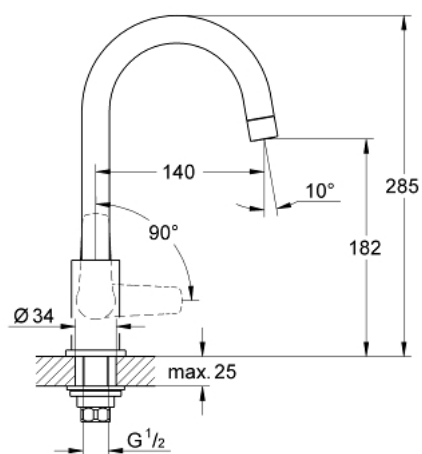

31 220 000 **GROHE BAUFLOW SINK TAP 1/2"**

**PRODUCT DESCRIPTION**

- Colour: chrome
- single hole installation
- metal lever
- ceramic headpart 1/2", 90°
- swivel tubular spout
- mousseur
- GROHE LongLife finish
- fixation nut

## 31 220 000 GROHE BAUFLOW SINK TAP 1/2"

### SPARE PARTS, junij 2010 – now

- 1: Handle (Spare part-nr. 48119000)
- 1.1: Replacement handle connection kit (Spare part-nr. 45186000)
- 1.1.1: O-ring  $\varnothing$  18.2 x  $\varnothing$  1.7 (Spare part-nr. 0392400M)
- 2: Ceramic headpart 1/2" (Spare part-nr. 45882000)
- 2.1: O-ring  $\varnothing$  18.2 x  $\varnothing$  1.7 (Spare part-nr. 0392400M)
- 3: Mousseur (Spare part-nr. 13928000)
- 4: Shank mounting kit (Spare part-nr. 45004000)
- 5: Coupling nut 1/2" x 14.5 mm (Spare part-nr. 1290200M)
- 5.1: Fibre seal  $\varnothing$  18,5 x  $\varnothing$  12 x 2 (Spare part-nr. 0138900M)
- 6: Coupling nut 1/2" (Spare part-nr. 1290100M)
- 6.1: Fibre seal  $\varnothing$  18,5 x  $\varnothing$  12 x 2 (Spare part-nr. 0138900M)