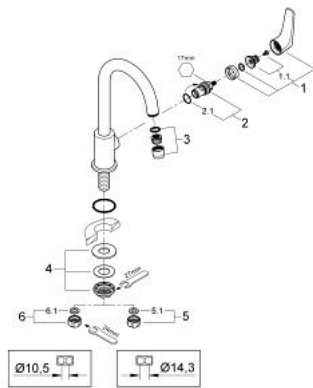

31 220 000 **GROHE BAUFLOW SINK TAP 1/2"**

**PRODUCT DESCRIPTION**

- Colour: chrome
- single hole installation
- metal lever
- ceramic headpart 1/2", 90°
- swivel tubular spout
- mousseur
- GROHE LongLife finish
- fixation nut

## 31 220 000 GROHE BAUFLOW SINK TAP 1/2"

### SPARE PARTS, junij 2010 – now

- 1: Handle (Spare part-nr. 48119000)
- 1.1: Replacement handle connection kit (Spare part-nr. 45186000)
- 1.1.1: O-ring  $\varnothing$  18.2 x  $\varnothing$  1.7 (Spare part-nr. 0392400M)
- 2: Ceramic headpart 1/2" (Spare part-nr. 45882000)
- 2.1: O-ring  $\varnothing$  18.2 x  $\varnothing$  1.7 (Spare part-nr. 0392400M)
- 3: Mousseur (Spare part-nr. 13928000)
- 4: Shank mounting kit (Spare part-nr. 45004000)
- 5: Coupling nut 1/2" x 14.5 mm (Spare part-nr. 1290200M)
- 5.1: Fibre seal  $\varnothing$  18,5 x  $\varnothing$  12 x 2 (Spare part-nr. 0138900M)
- 6: Coupling nut 1/2" (Spare part-nr. 1290100M)
- 6.1: Fibre seal  $\varnothing$  18,5 x  $\varnothing$  12 x 2 (Spare part-nr. 0138900M)