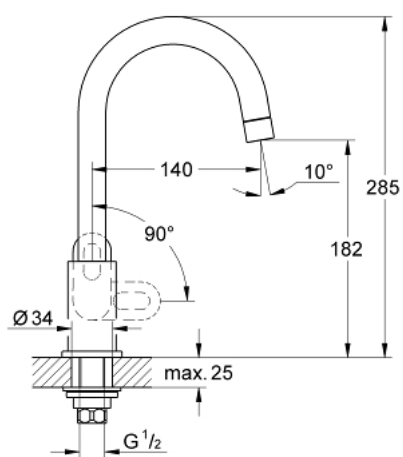

31 222 000 **BAULOOB SINK TAP 1/2"**

**PRODUCT DESCRIPTION**

- Colour: chrome
- single hole installation
- metal lever
- ceramic headpart 1/2", 90°
- swivel tubular spout
- mousseur
- GROHE LongLife finish
- fixation nut
- maximum flow rate (at 3 bar): 13 l/min

## 31 222 000 BAULoop SINK TAP 1/2"

### SPARE PARTS, junij 2010 – now

- 1: Handle (Spare part-nr. 48121000)
- 1.1: Replacement handle connection kit (Spare part-nr. 45186000)
- 1.1.1: O-ring  $\varnothing 18.2 \times \varnothing 1.7$  (Spare part-nr. 0392400M)
- 2: Ceramic headpart 1/2" (Spare part-nr. 45882000)
- 2.1: O-ring  $\varnothing 18.2 \times \varnothing 1.7$  (Spare part-nr. 0392400M)
- 3: Mousseur (Spare part-nr. 13928000)
- 4: Shank mounting kit (Spare part-nr. 45004000)
- 5: Coupling nut 1/2" x 14.5 mm (Spare part-nr. 1290200M)
- 5.1: Fibre seal  $\varnothing 18,5 \times \varnothing 12 \times 2$  (Spare part-nr. 0138900M)
- 6: Coupling nut 1/2" (Spare part-nr. 1290100M)
- 6.1: Fibre seal  $\varnothing 18,5 \times \varnothing 12 \times 2$  (Spare part-nr. 0138900M)