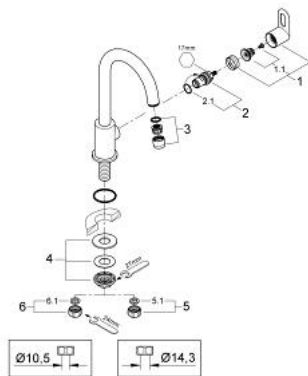

31 222 000 **BAULOOB SINK TAP 1/2"**

**PRODUCT DESCRIPTION**

- Colour: chrome
- single hole installation
- metal lever
- ceramic headpart 1/2", 90°
- swivel tubular spout
- mousseur
- GROHE LongLife finish
- fixation nut
- maximum flow rate (at 3 bar): 13 l/min

## 31 222 000 BAULoop SINK TAP 1/2"

### SPARE PARTS, junij 2010 – now

- 1: Handle (Spare part-nr. 48121000)
- 1.1: Replacement handle connection kit (Spare part-nr. 45186000)
- 1.1.1: O-ring  $\varnothing 18.2 \times \varnothing 1.7$  (Spare part-nr. 0392400M)
- 2: Ceramic headpart 1/2" (Spare part-nr. 45882000)
- 2.1: O-ring  $\varnothing 18.2 \times \varnothing 1.7$  (Spare part-nr. 0392400M)
- 3: Mousseur (Spare part-nr. 13928000)
- 4: Shank mounting kit (Spare part-nr. 45004000)
- 5: Coupling nut 1/2" x 14.5 mm (Spare part-nr. 1290200M)
- 5.1: Fibre seal  $\varnothing 18,5 \times \varnothing 12 \times 2$  (Spare part-nr. 0138900M)
- 6: Coupling nut 1/2" (Spare part-nr. 1290100M)
- 6.1: Fibre seal  $\varnothing 18,5 \times \varnothing 12 \times 2$  (Spare part-nr. 0138900M)