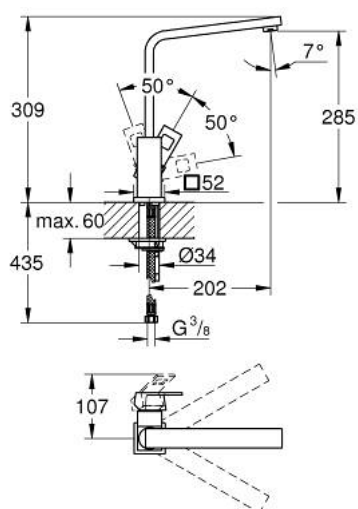

31 255 DC0 EUROCUBE SINGLE-LEVER SINK MIXER 1/2"

PRODUCT DESCRIPTION

- Colour: supersteel
- high spout
- single hole installation
- GROHE LongLife finish
- GROHE SilkMove 28 mm ceramic cartridge
- mousseur
- swivel cast spout
- swivel area 90°
- flexible connection hoses
- rapid installation system
- maximum flow rate (at 3 bar): 9.5 l/min
- min. recommended pressure 1.0 bar

31 255 DC0 EUROCUBE SINGLE-LEVER SINK MIXER 1/2"

SPARE PARTS, avgust 2013 – now

- 1: Lever (Spare part-nr. 46788DC0)
- 2: Cap (Spare part-nr. 46581DC0)
- 3: Fitting ring (Spare part-nr. 07419000)
- 4: Cartridge (Spare part-nr. 46580000)
- 5: Spout (Spare part-nr. 13330DC0)
- 5.1: Mousseur (Spare part-nr. 13929DC0)
- 6: Shank mounting kit (Spare part-nr. 46671000)
- 7: Mounting wrench (Spare part-nr. 19017000)*