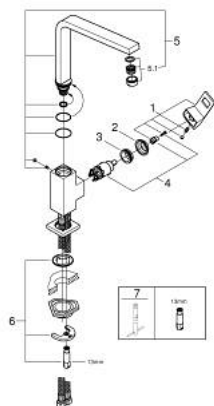

31 255 DC0 EUROCUBE SINGLE-LEVER SINK MIXER 1/2"

PRODUCT DESCRIPTION

- Colour: supersteel
- high spout
- single hole installation
- GROHE LongLife finish
- GROHE SilkMove 28 mm ceramic cartridge
- mousseur
- swivel cast spout
- swivel area 90°
- flexible connection hoses
- rapid installation system
- maximum flow rate (at 3 bar): 9.5 l/min
- min. recommended pressure 1.0 bar

31 255 DC0 EUROCUBE SINGLE-LEVER SINK MIXER 1/2"

SPARE PARTS, avgust 2013 – now

- 1: Lever (Spare part-nr. 46788DC0)
- 2: Cap (Spare part-nr. 46581DC0)
- 3: Fitting ring (Spare part-nr. 07419000)
- 4: Cartridge (Spare part-nr. 46580000)
- 5: Spout (Spare part-nr. 13330DC0)
- 5.1: Mousseur (Spare part-nr. 13929DC0)
- 6: Shank mounting kit (Spare part-nr. 46671000)
- 7: Mounting wrench (Spare part-nr. 19017000)*