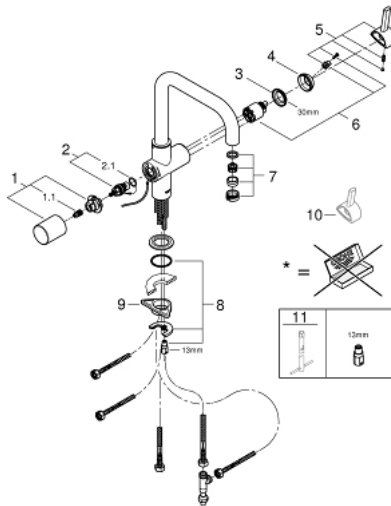

31 303 000 GROHE BLUE SINGLE-LEVER SINK MIXER 1/2" BI-FLOW

SPARE PARTS, november 2010 – now

- 1: Handle (Spare part-nr. 48020000)
- 1.1: Snap insert (Spare part-nr. 0538600M)
- 2: Headpart (Spare part-nr. 64368000)
- 2.1: O-ring Ø 18.2 x Ø 1.7 (Spare part-nr. 0392400M)
- 3: Screw coupling (Spare part-nr. 46460000)
- 4: Cap (Spare part-nr. 46116000)
- 5: Lever (Spare part-nr. 46653000)
- 6: Cartridge (Spare part-nr. 46374000)
- 7: Mousseur (Spare part-nr. 64374000)
- 8: Shank mounting kit (Spare part-nr. 46249000)
- 9: Support plate (Spare part-nr. 05334000)
- 10: Shorter mixed water lever (Spare part-nr. 40621000)*
- 11: Mounting wrench (Spare part-nr. 19017000)*