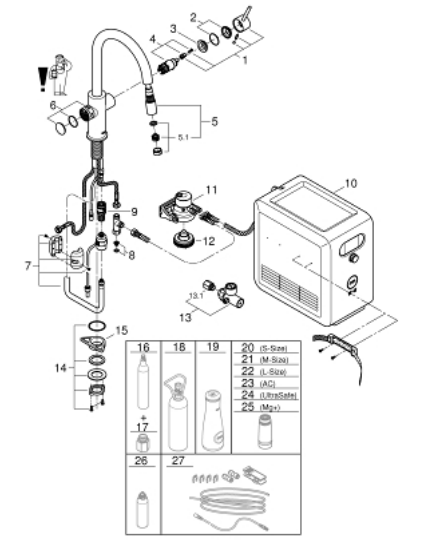

31 325 DC2 GROHE BLUE PROFESSIONAL C-SPOUT KIT WITH PULL-OUT SPOUT

SPARE PARTS, maj 2018 – now

- 1: Lever (Spare part-nr. 46957DC0)
- 2: Cap (Spare part-nr. 46581DC0)
- 3: Fitting ring (Spare part-nr. 07419000)
- 4: Cartridge (Spare part-nr. 46580000)
- 5: Pull out spray (Spare part-nr. 48427DC0)
- 5.1: Mousseur (Spare part-nr. 48379DC0)
- 6: Operating unit (Spare part-nr. 46958DC0)
- 7: Hose for pull-out shower (Spare part-nr. 48378000)
- 8: Dirt strainer (Spare part-nr. 47576000)
- 9: Quick coupling (Spare part-nr. 46315000)
- 10: Cooler and carbonizer (Spare part-nr. 40554001)
- 11: Filter head (Spare part-nr. 64508001)
- 12: Pressure indicator (Spare part-nr. 46717000)
- 12.1: CO₂ adapter (Spare part-nr. 40962000)
- 13: Shank fastening assembly (Spare part-nr. 48384000)
- 14: Support plate (Spare part-nr. 05334000)
- 15: Starter kit 425 g CO₂ bottles (4 pieces) (Spare part-nr. 40422000)*
- 16: CO₂ adapter (Spare part-nr. 40962000)*
- 17: Starter kit 2 kg CO₂ bottle (Spare part-nr. 40423000)*
- 18: Glass carafe (Spare part-nr. 40405000)*
- 19: Filter S-Size (Spare part-nr. 40404001)*
- 20: Filter M-Size (Spare part-nr. 40430001)*
- 21: Filter L-Size (Spare part-nr. 40412001)*
- 22: Activated carbon filter (Spare part-nr. 40547001)*
- 23: UltraSafe filter (Spare part-nr. 40575001)*
- 24: Magnesium+ filter (Spare part-nr. 40691001)*
- 25: Cleaning cartridge (Spare part-nr. 40434001)*
- 26: Cleaning cartridge adapter (Spare part-nr. 40694000)*
- 27: Extension set (Spare part-nr. 40843000)*

* Optional accessories