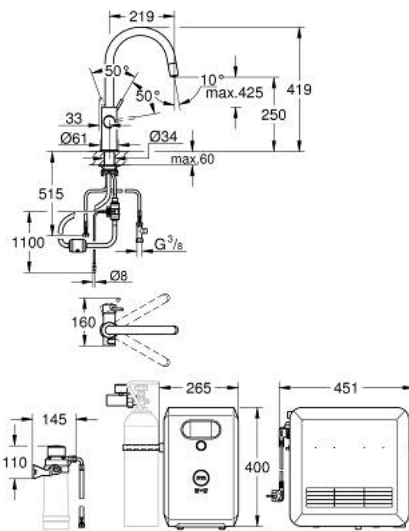

31 325 DC2 GROHE BLUE PROFESSIONAL C-SPOUT KIT WITH PULL-OUT SPOUT

PRODUCT DESCRIPTION (1/2)

- Colour: supersteel
- consisting of:
  - GROHE Blue single-lever sink mixer with filter function
  - single hole installation
  - C-spout
  - push buttons for 3 types of filtered and chilled table water
  - still, medium, sparkling
  - GROHE LongLife finish
  - GROHE SilkMove 28 mm ceramic cartridge
  - Pull-Out spout for greater flexibility
  - swivel tubular spout, swivel area 360°
  - separate inner water ways for filtered and non-filtered water
  - flexible connection hoses
  - GROHE Blue Professional cooler
  - delivers 12 liters of chilled sparkling water per hour
  - colour display with push and turn control
  - 270 Watt cooling unit, 230 V, 50 Hz
  - sound level in standby 46 dB(A)
  - type of protection IP 21
  - CE approved
  - requires ventilation holes in the bottom of the kitchen cabinet
  - software set-up and monitoring of filter and CO₂ capacity possible via GROHE Watersystems app
  - push notifications at low filter resp. CO₂ capacity
  - with Bluetooth* and Wi-Fi interface for wireless data communication
  - for Apple** and Android devices
  - Bluetooth range (max. 10 m) varies depending on used materials and walls between transmitter and receiver
  - cleaning cartridge adapter, for use with GROHE Blue cleaning cartridge 40 434 001
  - CO₂ pressure indicator
  - integrated filter head with flexible water hardness adjustment