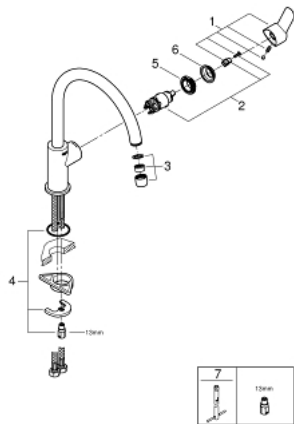

31 367 000 BAUEDGE SINGLE-LEVER SINK MIXER 1/2"

SPARE PARTS, november 2018 – now

- 1: Lever (Spare part-nr. 46812000)
- 2: Cartridge (Spare part-nr. 46580000)
- 3: Mousseur (Spare part-nr. 13928000)
- 4: Shank mounting kit (Spare part-nr. 46249000)
- 5: Fitting ring (Spare part-nr. 46715000)
- 6: Cap (Spare part-nr. 46581000)
- 7: Mounting wrench (Spare part-nr. 19017000)*