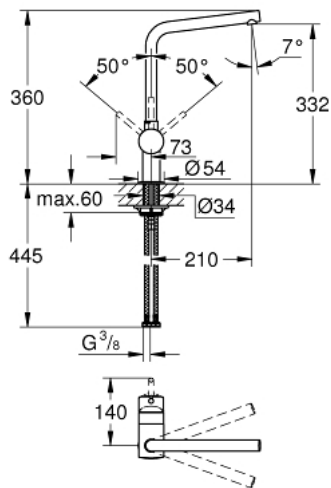

31 375 000 MINTA SINGLE-LEVER SINK MIXER 1/2"

PRODUCT DESCRIPTION

- Colour: chrome
- L-spout
- single hole installation
- GROHE LongLife finish
- GROHE SilkMove 46 mm ceramic cartridge
- adjustable flow rate limiter
- swivel tubular spout
- swivel range 0°/150°/360°
- flexible connection hoses
- protected against backflow
- rapid installation system
- maximum flow rate (at 3 bar): 11.5 l/min
- min. recommended pressure 1.0 bar

31 375 000 MINTA SINGLE-LEVER SINK MIXER 1/2"

SPARE PARTS, september 2012 – september 2014

- 1: Lever (Spare part-nr. 46015000)
 - 2: Cap (Spare part-nr. 46025000)
 - 3: Cartridge (Spare part-nr. 46048000)
 - 4: Spout (Spare part-nr. 13348000)
 - 4.1: Sealing washer (Spare part-nr. 0128500M)
 - 4.2: Safety ring (Spare part-nr. 0485300M)
 - 4.3: Mousseur (Spare part-nr. 64186000)
 - 5: Shank mounting kit (Spare part-nr. 46249000)
 - 6: Mounting wrench (Spare part-nr. 19017000)*
- * Optional accessories