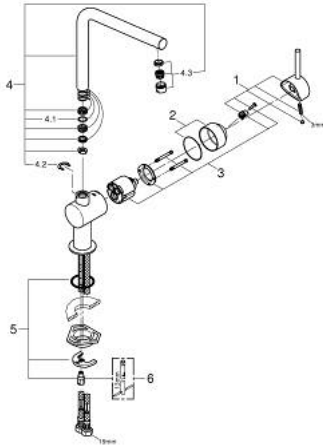

31 375 000 MINTA SINGLE-LEVER SINK MIXER 1/2"

PRODUCT DESCRIPTION

- Colour: chrome
- L-spout
- single hole installation
- GROHE LongLife finish
- GROHE SilkMove 46 mm ceramic cartridge
- adjustable flow rate limiter
- swivel tubular spout
- swivel range 0°/150°/360°
- flexible connection hoses
- protected against backflow
- rapid installation system
- maximum flow rate (at 3 bar): 11.5 l/min
- min. recommended pressure 1.0 bar

31 375 000 MINTA SINGLE-LEVER SINK MIXER 1/2"

SPARE PARTS, september 2012 – september 2014

- 1: Lever (Spare part-nr. 46015000)
 - 2: Cap (Spare part-nr. 46025000)
 - 3: Cartridge (Spare part-nr. 46048000)
 - 4: Spout (Spare part-nr. 13348000)
 - 4.1: Sealing washer (Spare part-nr. 0128500M)
 - 4.2: Safety ring (Spare part-nr. 0485300M)
 - 4.3: Mousseur (Spare part-nr. 64186000)
 - 5: Shank mounting kit (Spare part-nr. 46249000)
 - 6: Mounting wrench (Spare part-nr. 19017000)*
- * Optional accessories