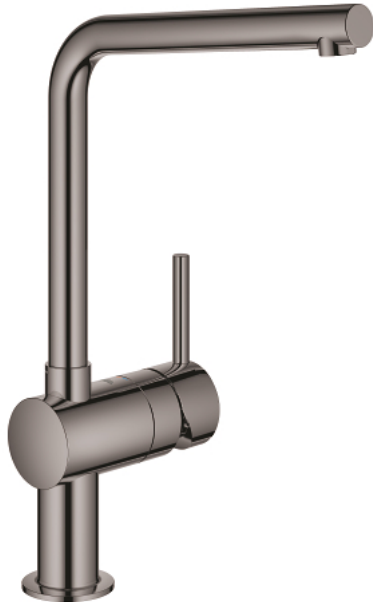

31 375 A00 MINTA SINGLE-LEVER SINK MIXER 1/2"

PRODUCT DESCRIPTION

- Colour: hard graphite
- L-spout
- single hole installation
- GROHE LongLife finish
- GROHE SilkMove 46 mm ceramic cartridge
- adjustable flow rate limiter
- swivel tubular spout
- swivel range 0°/150°/360°
- flexible connection hoses
- protected against backflow
- rapid installation system
- min. recommended pressure 1.0 bar