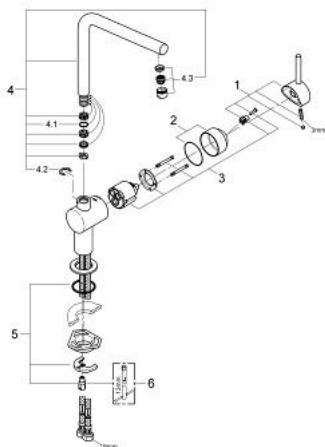

31 375 AL0 MINTA SINGLE-LEVER SINK MIXER 1/2"

PRODUCT DESCRIPTION

- Colour: brushed hard graphite
- L-spout
- single hole installation
- GROHE LongLife finish
- GROHE SilkMove 46 mm ceramic cartridge
- adjustable flow rate limiter
- swivel tubular spout
- swivel range 0°/150°/360°
- flexible connection hoses
- protected against backflow
- rapid installation system
- maximum flow rate (at 3 bar): 11.5 l/min
- min. recommended pressure 1.0 bar

31 375 AL0 MINTA SINGLE-LEVER SINK MIXER 1/2"

SPARE PARTS, marec 2018 – now

- 1: Lever (Spare part-nr. 46015AL0)
 - 2: Cap (Spare part-nr. 46025AL0)
 - 3: Cartridge (Spare part-nr. 46048000)
 - 4: Spout (Spare part-nr. 13348AL0)
 - 4.1: Sealing washer (Spare part-nr. 0128500M)
 - 4.2: Safety ring (Spare part-nr. 0485300M)
 - 4.3: Mousseur (Spare part-nr. 64186AL0)
 - 5: Shank mounting kit (Spare part-nr. 46249000)
 - 6: Mounting wrench (Spare part-nr. 19017000)*
- * Optional accessories