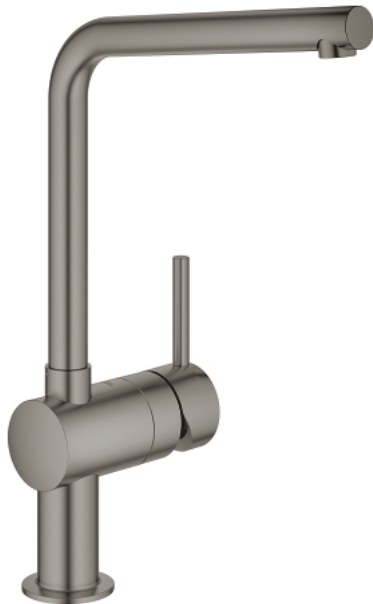

31 375 AL0 MINTA SINGLE-LEVER SINK MIXER 1/2"

PRODUCT DESCRIPTION

- Colour: brushed hard graphite
- L-spout
- single hole installation
- GROHE LongLife finish
- GROHE SilkMove 46 mm ceramic cartridge
- adjustable flow rate limiter
- swivel tubular spout
- swivel range 0°/150°/360°
- flexible connection hoses
- protected against backflow
- rapid installation system
- maximum flow rate (at 3 bar): 11.5 l/min
- min. recommended pressure 1.0 bar

31 375 AL0 MINTA SINGLE-LEVER SINK MIXER 1/2"

SPARE PARTS, marec 2018 – now

- 1: Lever (Spare part-nr. 46015AL0)
 - 2: Cap (Spare part-nr. 46025AL0)
 - 3: Cartridge (Spare part-nr. 46048000)
 - 4: Spout (Spare part-nr. 13348AL0)
 - 4.1: Sealing washer (Spare part-nr. 0128500M)
 - 4.2: Safety ring (Spare part-nr. 0485300M)
 - 4.3: Mousseur (Spare part-nr. 64186AL0)
 - 5: Shank mounting kit (Spare part-nr. 46249000)
 - 6: Mounting wrench (Spare part-nr. 19017000)*
- * Optional accessories