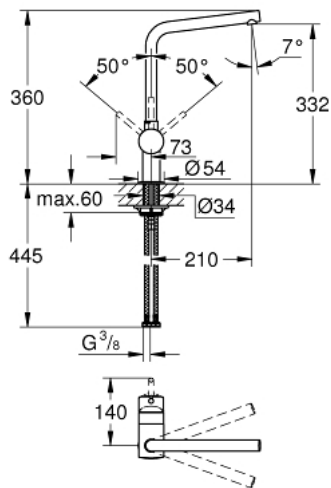

31 375 AL0 MINTA SINGLE-LEVER SINK MIXER 1/2"

PRODUCT DESCRIPTION

- Colour: brushed hard graphite
- L-spout
- single hole installation
- GROHE LongLife finish
- GROHE SilkMove 46 mm ceramic cartridge
- adjustable flow rate limiter
- swivel tubular spout
- swivel range 0°/150°/360°
- flexible connection hoses
- protected against backflow
- rapid installation system
- maximum flow rate (at 3 bar): 11.5 l/min
- min. recommended pressure 1.0 bar

31 375 AL0 MINTA SINGLE-LEVER SINK MIXER 1/2"

SPARE PARTS, marec 2018 – now

- 1: Lever (Spare part-nr. 46015AL0)
 - 2: Cap (Spare part-nr. 46025AL0)
 - 3: Cartridge (Spare part-nr. 46048000)
 - 4: Spout (Spare part-nr. 13348AL0)
 - 4.1: Sealing washer (Spare part-nr. 0128500M)
 - 4.2: Safety ring (Spare part-nr. 0485300M)
 - 4.3: Mousseur (Spare part-nr. 64186AL0)
 - 5: Shank mounting kit (Spare part-nr. 46249000)
 - 6: Mounting wrench (Spare part-nr. 19017000)*
- * Optional accessories