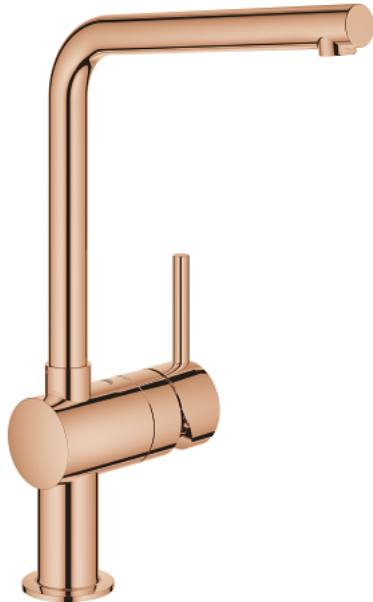

31 375 DA0 MINTA SINGLE-LEVER SINK MIXER 1/2"

PRODUCT DESCRIPTION

- Colour: warm sunset
- L-spout
- single hole installation
- GROHE LongLife finish
- GROHE SilkMove 46 mm ceramic cartridge
- adjustable flow rate limiter
- swivel tubular spout
- swivel range 0°/150°/360°
- flexible connection hoses
- protected against backflow
- rapid installation system
- min. recommended pressure 1.0 bar