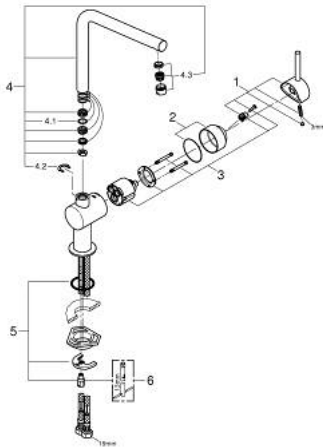

31 375 DC0 MINTA SINGLE-LEVER SINK MIXER 1/2"

PRODUCT DESCRIPTION

- Colour: supersteel
- L-spout
- single hole installation
- GROHE LongLife finish
- GROHE SilkMove 46 mm ceramic cartridge
- adjustable flow rate limiter
- swivel tubular spout
- swivel range 0°/150°/360°
- flexible connection hoses
- protected against backflow
- rapid installation system
- maximum flow rate (at 3 bar): 11.5 l/min
- min. recommended pressure 1.0 bar

31 375 DC0 MINTA SINGLE-LEVER SINK MIXER 1/2"

SPARE PARTS, september 2012 – september 2014

- 1: Lever (Spare part-nr. 46015DC0)
 - 2: Cap (Spare part-nr. 46025DC0)
 - 3: Cartridge (Spare part-nr. 46048000)
 - 4: Spout (Spare part-nr. 13348DC0)
 - 4.1: Sealing washer (Spare part-nr. 0128500M)
 - 4.2: Safety ring (Spare part-nr. 0485300M)
 - 4.3: Mousseur (Spare part-nr. 64186DC0)
 - 5: Shank mounting kit (Spare part-nr. 46249000)
 - 6: Mounting wrench (Spare part-nr. 19017000)*
- * Optional accessories