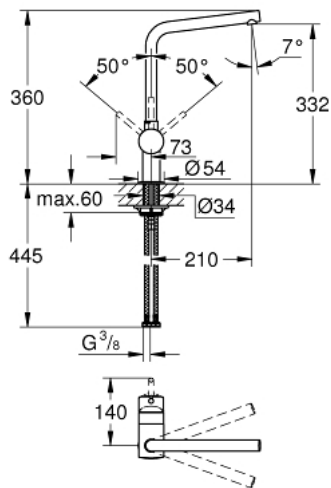

31 375 DC0 MINTA SINGLE-LEVER SINK MIXER 1/2"

PRODUCT DESCRIPTION

- Colour: supersteel
- L-spout
- single hole installation
- GROHE LongLife finish
- GROHE SilkMove 46 mm ceramic cartridge
- adjustable flow rate limiter
- swivel tubular spout
- swivel range 0°/150°/360°
- flexible connection hoses
- protected against backflow
- rapid installation system
- maximum flow rate (at 3 bar): 11.5 l/min
- min. recommended pressure 1.0 bar

31 375 DC0 MINTA SINGLE-LEVER SINK MIXER 1/2"

SPARE PARTS, september 2012 – september 2014

- 1: Lever (Spare part-nr. 46015DC0)
 - 2: Cap (Spare part-nr. 46025DC0)
 - 3: Cartridge (Spare part-nr. 46048000)
 - 4: Spout (Spare part-nr. 13348DC0)
 - 4.1: Sealing washer (Spare part-nr. 0128500M)
 - 4.2: Safety ring (Spare part-nr. 0485300M)
 - 4.3: Mousseur (Spare part-nr. 64186DC0)
 - 5: Shank mounting kit (Spare part-nr. 46249000)
 - 6: Mounting wrench (Spare part-nr. 19017000)*
- * Optional accessories