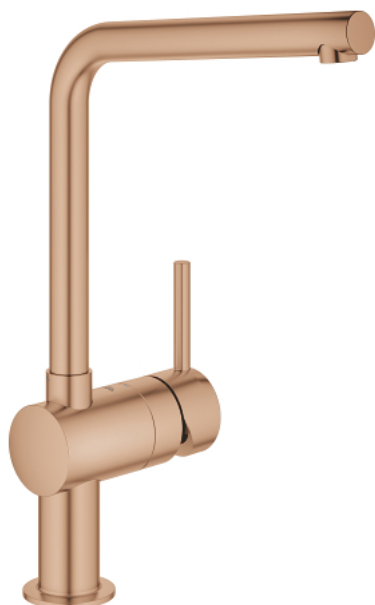

## 31 375 DL0 MINTA SINGLE-LEVER SINK MIXER 1/2"

### PRODUCT DESCRIPTION

- Colour: brushed warm sunset
- L-spout
- single hole installation
- GROHE LongLife finish
- GROHE SilkMove 46 mm ceramic cartridge
- adjustable flow rate limiter
- swivel tubular spout
- swivel range 0°/150°/360°
- flexible connection hoses
- protected against backflow
- rapid installation system
- maximum flow rate (at 3 bar): 11.5 l/min
- min. recommended pressure 1.0 bar