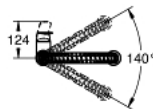

## 31 379 000 K7 SINGLE-LEVER SINK MIXER 1/2"

### PRODUCT DESCRIPTION

- Colour: chrome
- single hole installation
- GROHE LongLife finish
- GROHE SilkMove 35 mm ceramic cartridge
- professional spray
- Dual Spray - switch between mousseur and SpeedClean shower jet using diverter
- automatic return to mousseur
- metal spray
- adjustable flow rate limiter
- swivel spout
- swivel area 140°
- protected against backflow
- flexible connection hoses
- rapid installation system
- maximum flow rate (at 3 bar): 14.5 l/min
- min. recommended pressure 1.0 bar

### SPARE PARTS, august 2016 – now

- 1: Lever (Spare part-nr. 46729000)
  - 2: Cap (Spare part-nr. 46116000)
  - 3: Screw coupling (Spare part-nr. 46460000)
  - 4: Cartridge (Spare part-nr. 46374000)
  - 5: Pull-Out spray (Spare part-nr. 46731000)
  - 5.1: Non-return valve (Spare part-nr. 08565000)
  - 5.2: Mousseur (Spare part-nr. 46711000)
  - 6: Shower hose (Spare part-nr. 46871000)
  - 7: Spring (Spare part-nr. 46873SD0)
  - 8: Holder pull out spray (Spare part-nr. 46734000)
  - 9: Shank mounting kit (Spare part-nr. 46671000)
  - 10: Socket spanner (Spare part-nr. 19332000)\*
  - 11: Mounting wrench (Spare part-nr. 19017000)\*
- \* Optional accessories