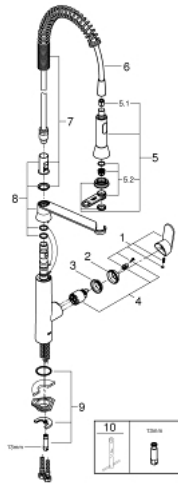

## 31 379 000 K7 SINGLE-LEVER SINK MIXER 1/2"

### PRODUCT DESCRIPTION

- Colour: chrome
- single hole installation
- GROHE LongLife finish
- GROHE SilkMove 35 mm ceramic cartridge
- professional spray
- Dual Spray - switch between mousseur and SpeedClean shower jet using diverter
- automatic return to mousseur
- metal spray
- adjustable flow rate limiter
- swivel spout
- swivel area 140°
- protected against backflow
- flexible connection hoses
- rapid installation system
- maximum flow rate (at 3 bar): 14.5 l/min
- min. recommended pressure 1.0 bar

### SPARE PARTS, august 2016 – now

- 1: Lever (Spare part-nr. 46729000)
  - 2: Cap (Spare part-nr. 46116000)
  - 3: Screw coupling (Spare part-nr. 46460000)
  - 4: Cartridge (Spare part-nr. 46374000)
  - 5: Pull-Out spray (Spare part-nr. 46731000)
  - 5.1: Non-return valve (Spare part-nr. 08565000)
  - 5.2: Mousseur (Spare part-nr. 46711000)
  - 6: Shower hose (Spare part-nr. 46871000)
  - 7: Spring (Spare part-nr. 46873SD0)
  - 8: Holder pull out spray (Spare part-nr. 46734000)
  - 9: Shank mounting kit (Spare part-nr. 46671000)
  - 10: Socket spanner (Spare part-nr. 19332000)\*
  - 11: Mounting wrench (Spare part-nr. 19017000)\*
- \* Optional accessories