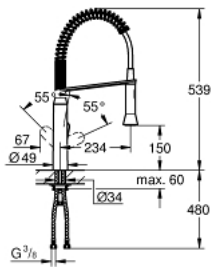

## 31 379 000 K7 SINGLE-LEVER SINK MIXER 1/2"

### PRODUCT DESCRIPTION

- Colour: chrome
- single hole installation
- GROHE LongLife finish
- GROHE SilkMove 35 mm ceramic cartridge
- professional spray
- Dual Spray - switch between mousseur and SpeedClean shower jet using diverter
- automatic return to mousseur
- metal spray
- adjustable flow rate limiter
- swivel spout
- swivel area 140°
- protected against backflow
- flexible connection hoses
- rapid installation system
- maximum flow rate (at 3 bar): 14.5 l/min
- min. recommended pressure 1.0 bar

### SPARE PARTS, august 2016 – now

- 1: Lever (Spare part-nr. 46729000)
  - 2: Cap (Spare part-nr. 46116000)
  - 3: Screw coupling (Spare part-nr. 46460000)
  - 4: Cartridge (Spare part-nr. 46374000)
  - 5: Pull-Out spray (Spare part-nr. 46731000)
  - 5.1: Non-return valve (Spare part-nr. 08565000)
  - 5.2: Mousseur (Spare part-nr. 46711000)
  - 6: Shower hose (Spare part-nr. 46871000)
  - 7: Spring (Spare part-nr. 46873SD0)
  - 8: Holder pull out spray (Spare part-nr. 46734000)
  - 9: Shank mounting kit (Spare part-nr. 46671000)
  - 10: Socket spanner (Spare part-nr. 19332000)\*
  - 11: Mounting wrench (Spare part-nr. 19017000)\*
- \* Optional accessories