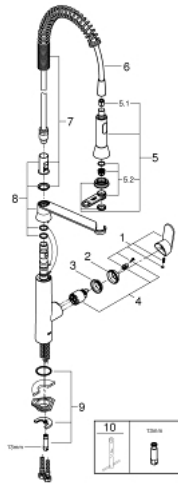

31 379 DC0 K7 SINGLE-LEVER SINK MIXER 1/2"

PRODUCT DESCRIPTION

- Colour: supersteel
- single hole installation
- GROHE LongLife finish
- GROHE SilkMove 35 mm ceramic cartridge
- professional spray
- Dual Spray - switch between mousseur and SpeedClean shower jet using diverter
- automatic return to mousseur
- metal spray
- adjustable flow rate limiter
- swivel spout
- swivel area 140°
- protected against backflow
- flexible connection hoses
- rapid installation system
- maximum flow rate (at 3 bar): 14.5 l/min
- min. recommended pressure 1.0 bar

31 379 DC0 K7 SINGLE-LEVER SINK MIXER 1/2"

SPARE PARTS, august 2016 – now

- 1: Lever (Spare part-nr. 46729DC0)
- 2: Cap (Spare part-nr. 46116DC0)
- 3: Screw coupling (Spare part-nr. 46460000)
- 4: Cartridge (Spare part-nr. 46374000)
- 5: Pull-Out spray (Spare part-nr. 46731DC0)
- 5.1: Non-return valve (Spare part-nr. 08565000)
- 5.2: Mousseur (Spare part-nr. 46711000)
- 6: Shower hose (Spare part-nr. 46871DC0)
- 7: Spring (Spare part-nr. 46873SD0)
- 8: Holder pull out spray (Spare part-nr. 46734DC0)
- 9: Shank mounting kit (Spare part-nr. 46671000)
- 10: Socket spanner (Spare part-nr. 19332000)*
- 11: Mounting wrench (Spare part-nr. 19017000)*