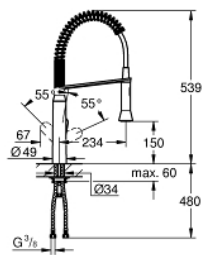

31 379 DC0 K7 SINGLE-LEVER SINK MIXER 1/2"

PRODUCT DESCRIPTION

- Colour: supersteel
- single hole installation
- GROHE LongLife finish
- GROHE SilkMove 35 mm ceramic cartridge
- professional spray
- Dual Spray - switch between mousseur and SpeedClean shower jet using diverter
- automatic return to mousseur
- metal spray
- adjustable flow rate limiter
- swivel spout
- swivel area 140°
- protected against backflow
- flexible connection hoses
- rapid installation system
- maximum flow rate (at 3 bar): 14.5 l/min
- min. recommended pressure 1.0 bar

31 379 DC0 K7 SINGLE-LEVER SINK MIXER 1/2"

SPARE PARTS, august 2016 – now

- 1: Lever (Spare part-nr. 46729DC0)
- 2: Cap (Spare part-nr. 46116DC0)
- 3: Screw coupling (Spare part-nr. 46460000)
- 4: Cartridge (Spare part-nr. 46374000)
- 5: Pull-Out spray (Spare part-nr. 46731DC0)
- 5.1: Non-return valve (Spare part-nr. 08565000)
- 5.2: Mousseur (Spare part-nr. 46711000)
- 6: Shower hose (Spare part-nr. 46871DC0)
- 7: Spring (Spare part-nr. 46873SD0)
- 8: Holder pull out spray (Spare part-nr. 46734DC0)
- 9: Shank mounting kit (Spare part-nr. 46671000)
- 10: Socket spanner (Spare part-nr. 19332000)*
- 11: Mounting wrench (Spare part-nr. 19017000)*