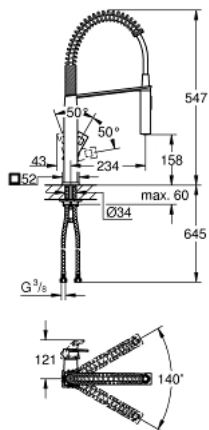

## 31 395 000 EUROCUBE SINGLE-LEVER SINK MIXER 1/2"

### PRODUCT DESCRIPTION

- Colour: chrome
- single hole installation
- GROHE LongLife finish
- GROHE SilkMove 28 mm ceramic cartridge
- Dual Spray - switch between mousseur and SpeedClean shower jet using diverter
- automatic return to laminar spray
- metal spray
- swivel spout
- swivel area 140°
- 360° maneuverable spring arm
- protected against backflow
- flexible connection hoses
- rapid installation system
- maximum flow rate (at 3 bar): 8 l/min

### SPARE PARTS, januar 2016 – now

- 1: Lever (Spare part-nr. 46788000)
- 2: Cap (Spare part-nr. 46581000)
- 3: Fitting ring (Spare part-nr. 07419000)
- 4: Cartridge (Spare part-nr. 46580000)
- 5: Pull-Out spray (Spare part-nr. 46924000)
- 5.1: Dirt strainer (Spare part-nr. 0676800M)
- 5.2: Non-return valve (Spare part-nr. 08565000)
- 5.3: Mousseur set (Spare part-nr. 13937000)
- 6: Shower hose (Spare part-nr. 46871000)
- 7: Spring (Spare part-nr. 46873SD0)
- 8: Non-return valve (Spare part-nr. 08567000)
- 9: Shank mounting kit (Spare part-nr. 46671000)
- 10: Mounting wrench (Spare part-nr. 19017000)\*