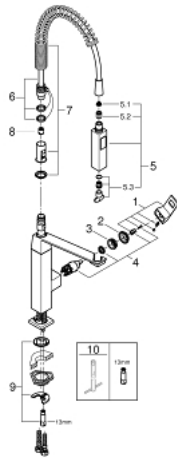

## 31 395 000 EUROCUBE SINGLE-LEVER SINK MIXER 1/2"

### PRODUCT DESCRIPTION

- Colour: chrome
- single hole installation
- GROHE LongLife finish
- GROHE SilkMove 28 mm ceramic cartridge
- Dual Spray - switch between mousseur and SpeedClean shower jet using diverter
- automatic return to laminar spray
- metal spray
- swivel spout
- swivel area 140°
- 360° maneuverable spring arm
- protected against backflow
- flexible connection hoses
- rapid installation system
- maximum flow rate (at 3 bar): 8 l/min

### SPARE PARTS, januar 2016 – now

- 1: Lever (Spare part-nr. 46788000)
- 2: Cap (Spare part-nr. 46581000)
- 3: Fitting ring (Spare part-nr. 07419000)
- 4: Cartridge (Spare part-nr. 46580000)
- 5: Pull-Out spray (Spare part-nr. 46924000)
- 5.1: Dirt strainer (Spare part-nr. 0676800M)
- 5.2: Non-return valve (Spare part-nr. 08565000)
- 5.3: Mousseur set (Spare part-nr. 13937000)
- 6: Shower hose (Spare part-nr. 46871000)
- 7: Spring (Spare part-nr. 46873SD0)
- 8: Non-return valve (Spare part-nr. 08567000)
- 9: Shank mounting kit (Spare part-nr. 46671000)
- 10: Mounting wrench (Spare part-nr. 19017000)\*