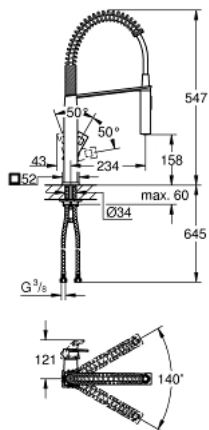

31 395 DC0 EUROCUBE SINGLE-LEVER SINK MIXER 1/2"

PRODUCT DESCRIPTION

- Colour: supersteel
- single hole installation
- GROHE SilkMove 28 mm ceramic cartridge
- GROHE LongLife finish
- Dual Spray - switch between mousseur and SpeedClean shower jet using diverter
- automatic return to laminar spray
- metal spray
- swivel spout
- swivel area 140°
- 360° maneuverable spring arm
- protected against backflow
- flexible connection hoses
- rapid installation system
- maximum flow rate (at 3 bar): 8 l/min

31 395 DC0 EUROCUBE SINGLE-LEVER SINK MIXER 1/2"

SPARE PARTS, januar 2016 – now

- 1: Lever (Spare part-nr. 46788DC0)
- 2: Cap (Spare part-nr. 46581DC0)
- 3: Fitting ring (Spare part-nr. 07419000)
- 4: Cartridge (Spare part-nr. 46580000)
- 5: Pull-Out spray (Spare part-nr. 46924DC0)
- 5.1: Dirt strainer (Spare part-nr. 0676800M)
- 5.2: Non-return valve (Spare part-nr. 08565000)
- 5.3: Mousseur set (Spare part-nr. 13937000)
- 6: Shower hose (Spare part-nr. 46871DC0)
- 7: Spring (Spare part-nr. 46873SD0)
- 8: Non-return valve (Spare part-nr. 08567000)
- 9: Shank mounting kit (Spare part-nr. 46671000)
- 10: Mounting wrench (Spare part-nr. 19017000)*