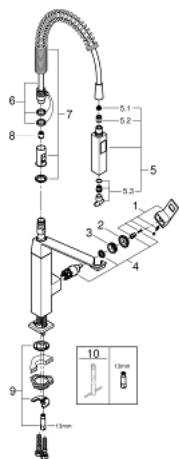

31 395 DC0 EUROCUBE SINGLE-LEVER SINK MIXER 1/2"

PRODUCT DESCRIPTION

- Colour: supersteel
- single hole installation
- GROHE SilkMove 28 mm ceramic cartridge
- GROHE LongLife finish
- Dual Spray - switch between mousseur and SpeedClean shower jet using diverter
- automatic return to laminar spray
- metal spray
- swivel spout
- swivel area 140°
- 360° maneuverable spring arm
- protected against backflow
- flexible connection hoses
- rapid installation system
- maximum flow rate (at 3 bar): 8 l/min

31 395 DC0 EUROCUBE SINGLE-LEVER SINK MIXER 1/2"

SPARE PARTS, januar 2016 – now

- 1: Lever (Spare part-nr. 46788DC0)
- 2: Cap (Spare part-nr. 46581DC0)
- 3: Fitting ring (Spare part-nr. 07419000)
- 4: Cartridge (Spare part-nr. 46580000)
- 5: Pull-Out spray (Spare part-nr. 46924DC0)
- 5.1: Dirt strainer (Spare part-nr. 0676800M)
- 5.2: Non-return valve (Spare part-nr. 08565000)
- 5.3: Mousseur set (Spare part-nr. 13937000)
- 6: Shower hose (Spare part-nr. 46871DC0)
- 7: Spring (Spare part-nr. 46873SD0)
- 8: Non-return valve (Spare part-nr. 08567000)
- 9: Shank mounting kit (Spare part-nr. 46671000)
- 10: Mounting wrench (Spare part-nr. 19017000)*