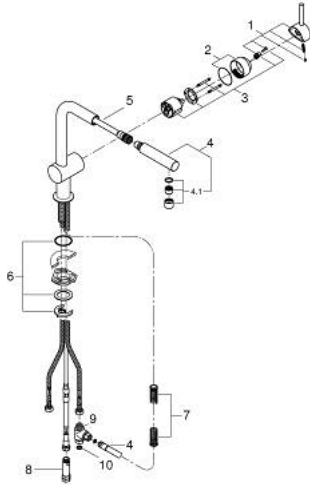

## 31 397 000 MINTA SINGLE-LEVER SINK MIXER 1/2"

### PRODUCT DESCRIPTION

- Colour: chrome
- for open water heater
- L-spout
- single hole installation
- GROHE LongLife finish
- GROHE SilkMove 46 mm ceramic cartridge
- Pull-Out spout for greater flexibility
- laminar spray
- adjustable flow rate limiter
- swivel tubular spout, swivel area 360°
- integrated non-return valves
- protected against backflow
- flexible connection hoses
- rapid installation system
- maximum flow rate (at 3 bar): 8 l/min

### SPARE PARTS, junij 2024 – now

- 1: Lever (Spare part-nr. 46015000)
- 2: Cap (Spare part-nr. 46025000)
- 3: Cartridge (Spare part-nr. 46409000)
- 4: Pull out shower (Spare part-nr. 46896000)
- 4.1: Flow straightener (Spare part-nr. 07757000)
- 5: Metal shower hose (Spare part-nr. 45352000)
- 6: Shank mounting kit (Spare part-nr. 46345000)
- 7: Compression spring (Spare part-nr. 07240000)
- 8: Non-return valve (Spare part-nr. 46323000)
- 9: Distributor (Spare part-nr. 07202000)
- 10: Seal (Spare part-nr. 0199700M)