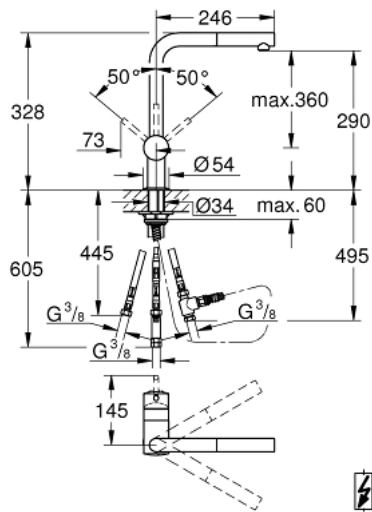

## 31 397 000 MINTA SINGLE-LEVER SINK MIXER 1/2"

### PRODUCT DESCRIPTION

- Colour: chrome
- for open water heater
- L-spout
- single hole installation
- GROHE LongLife finish
- GROHE SilkMove 46 mm ceramic cartridge
- Pull-Out spout for greater flexibility
- laminar spray
- adjustable flow rate limiter
- swivel tubular spout, swivel area 360°
- integrated non-return valves
- protected against backflow
- flexible connection hoses
- rapid installation system
- maximum flow rate (at 3 bar): 8 l/min

### SPARE PARTS, junij 2024 – now

- 1: Lever (Spare part-nr. 46015000)
- 2: Cap (Spare part-nr. 46025000)
- 3: Cartridge (Spare part-nr. 46409000)
- 4: Pull out shower (Spare part-nr. 46896000)
- 4.1: Flow straightener (Spare part-nr. 07757000)
- 5: Metal shower hose (Spare part-nr. 45352000)
- 6: Shank mounting kit (Spare part-nr. 46345000)
- 7: Compression spring (Spare part-nr. 07240000)
- 8: Non-return valve (Spare part-nr. 46323000)
- 9: Distributor (Spare part-nr. 07202000)
- 10: Seal (Spare part-nr. 0199700M)