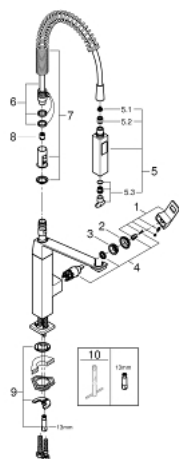

31 401 000 **EUROCUBE SINGLE-LEVER SINK MIXER 1/2"**

**PRODUCT DESCRIPTION**

- Colour: chrome
- single hole installation
- GROHE LongLife finish
- GROHE SilkMove 28 mm ceramic cartridge
- Dual Spray - switch between mousseur and SpeedClean shower jet using diverter
- adjustable flow rate limiter
- swivel spout
- swivel area 140°
- 360° maneuverable spring arm
- protected against backflow
- flexible connection hoses
- applicable for under cupboard installation
- rapid installation system

## 31 401 000 EUROCUBE SINGLE-LEVER SINK MIXER 1/2"

### SPARE PARTS, marec 2014 – now

- 1: Cap (Spare part-nr. 46780000)
- 2: Cap (Spare part-nr. 46581000)
- 3: Fitting ring (Spare part-nr. 07419000)
- 4: Cartridge (Spare part-nr. 46580000)
- 5: Pull-Out spray (Spare part-nr. 46924000)
- 5.1: Dirt strainer (Spare part-nr. 0676800M)
- 5.2: Non-return valve (Spare part-nr. 08565000)
- 5.3: Mousseur set (Spare part-nr. 13937000)
- 6: Shower hose (Spare part-nr. 46871000)
- 7: Spring (Spare part-nr. 46873SD0)
- 8: Non-return valve (Spare part-nr. 48224000)
- 9: Shank mounting kit (Spare part-nr. 46671000)
- 10: Mounting wrench (Spare part-nr. 19017000)\*