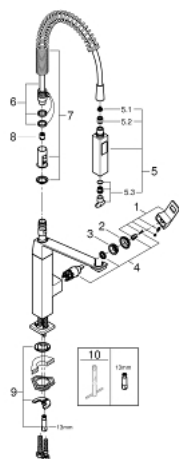

## 31 401 DC0 EUROCUBE SINGLE-LEVER SINK MIXER 1/2"

### PRODUCT DESCRIPTION

- Colour: supersteel
- single hole installation
- GROHE LongLife finish
- GROHE SilkMove 28 mm ceramic cartridge
- Dual Spray - switch between mousseur and SpeedClean shower jet using diverter
- adjustable flow rate limiter
- swivel spout
- swivel area 140°
- 360° maneuverable spring arm
- protected against backflow
- flexible connection hoses
- applicable for under cupboard installation
- rapid installation system

### SPARE PARTS, marec 2014 – now

- 1: Lever (Spare part-nr. 46788DC0)
- 2: Cap (Spare part-nr. 46581DC0)
- 3: Fitting ring (Spare part-nr. 07419000)
- 4: Cartridge (Spare part-nr. 46580000)
- 5: Pull-Out spray (Spare part-nr. 46924DC0)
- 5.1: Dirt strainer (Spare part-nr. 0676800M)
- 5.2: Non-return valve (Spare part-nr. 08565000)
- 5.3: Mousseur set (Spare part-nr. 13937000)
- 6: Shower hose (Spare part-nr. 46871DC0)
- 7: Spring (Spare part-nr. 46873SD0)
- 8: Non-return valve (Spare part-nr. 48224000)
- 9: Shank mounting kit (Spare part-nr. 46671000)
- 10: Mounting wrench (Spare part-nr. 19017000)\*