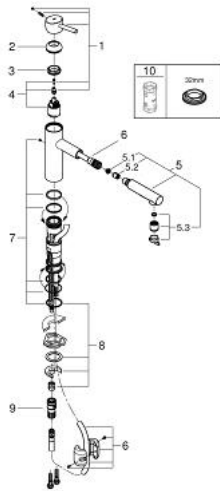

31 453 001 **CONCETTO SINGLE-LEVER SINK MIXER 1/2"**

**PRODUCT DESCRIPTION**

- Colour: chrome
- medium spout
- single hole installation
- GROHE SilkMove 35 mm ceramic cartridge
- GROHE LongLife finish
- flow straightener
- adjustable flow rate limiter
- swivel cast spout
- swivel area 100°
- Pull-Out spray for greater flexibility
- Dual Spray - switch between mousseur and spray
- GROHE SpeedClean - effortless limescale removal
- automatic returning
- integrated non-return valve
- diverter: laminar spray/SpeedClean shower jet
- automatic return to laminar spray
- flexible connection hoses
- rapid installation system
- protected against backflow
- GROHE SuperSteel Infinity Finish
- flow rate 5.7 l/min

## 31 453 001 **CONCETTO SINGLE-LEVER SINK MIXER 1/2"**

### **SPARE PARTS**, september 2015 – now

- 1: Lever (Spare part-nr. 46822000)
  - 2: Cap (Spare part-nr. 46492000)
  - 3: Screw ring (Spare part-nr. 46815000)
  - 4: Cartridge (Spare part-nr. 46374000)
  - 5: Pull-Out spray (Spare part-nr. 46926000)
  - 5.1: Dirt strainer (Spare part-nr. 0676800M)
  - 5.2: Non-return valve (Spare part-nr. 08565000)
  - 5.3: Flow straightener (Spare part-nr. 48275000)
  - 6: Hose for sink mixer with pull-out dual spray or mousseur (Spare part-nr. 48293000)
  - 7: Seal kit (Spare part-nr. 46760000)
  - 8: Shank mounting kit (Spare part-nr. 46346000)
  - 9: Quick coupling (Spare part-nr. 64999000)
  - 10: Socket spanner (Spare part-nr. 19332000)\*
- \* Optional accessories